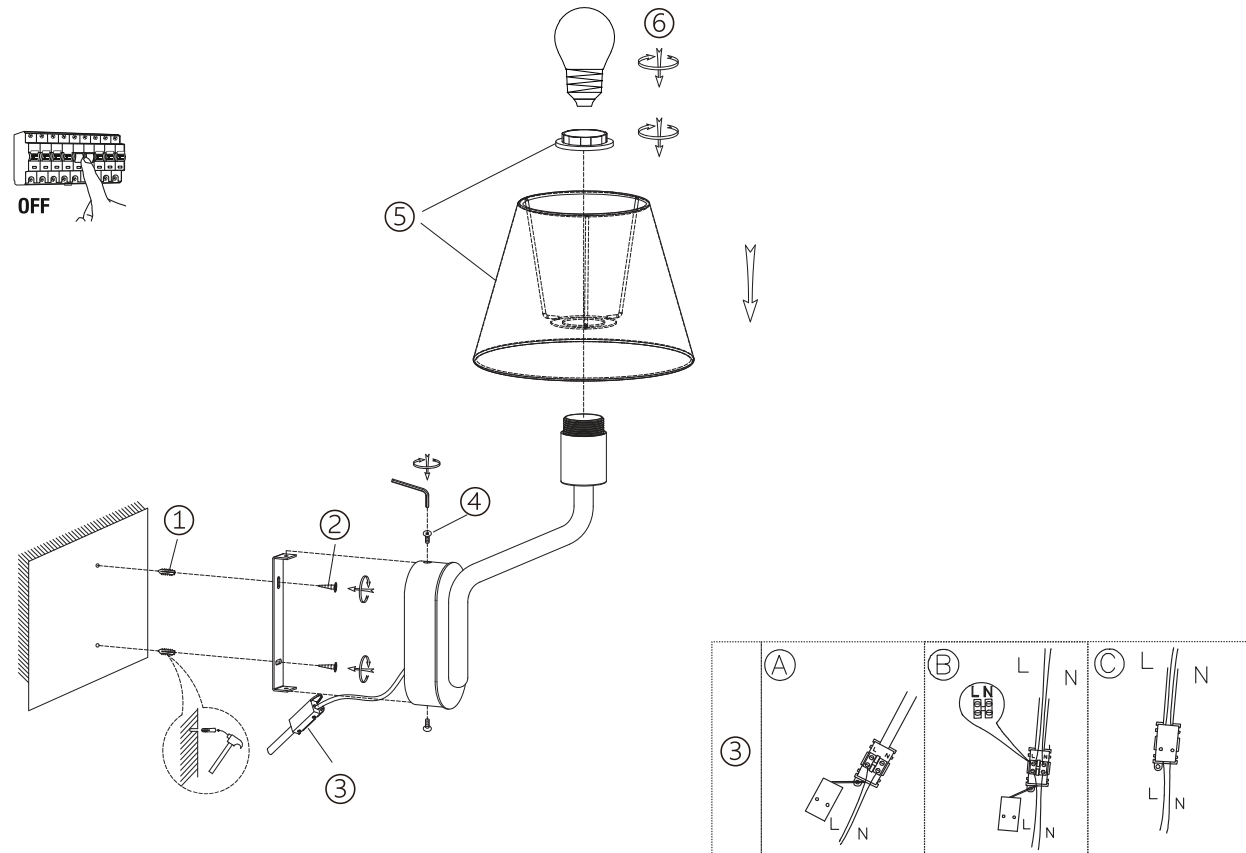

24005-10 chrome+white
24005-11 chrome+beige
24005-12 chrome+black

TECHNICAL FEATURES

1 X E27 MAX 15W LED no incl.

Together we take care of the planet

Together
we take care
of the planet

Together we take care of the planet.