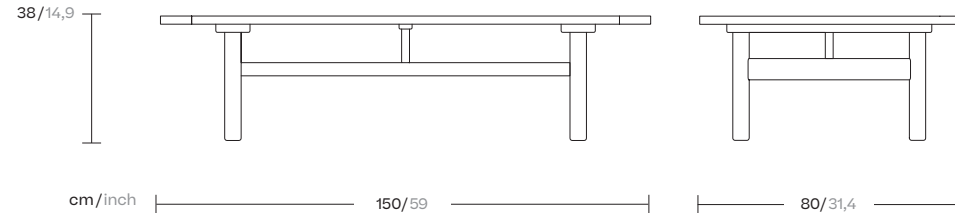

Riva

Centre table 150x80

by Jasper Morrison

kettal

Centre table 150x80

Designer
Jasper Morrison

Collection
Riva

Reference
KS2600800

cm/inch

38/14,9

cm/inch

150/59

80/31,4

kettal

Centre table 150x80

Designer
Jasper Morrison