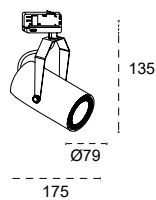

TRACK is sold separately.
Refs available in www.faro.es

TECHNICAL FEATURES - CARACTERÍSTICAS TÉCNICAS

NANO SIGMA LED

Kg 0,75

MINI SIGMA LED

Kg 1,06