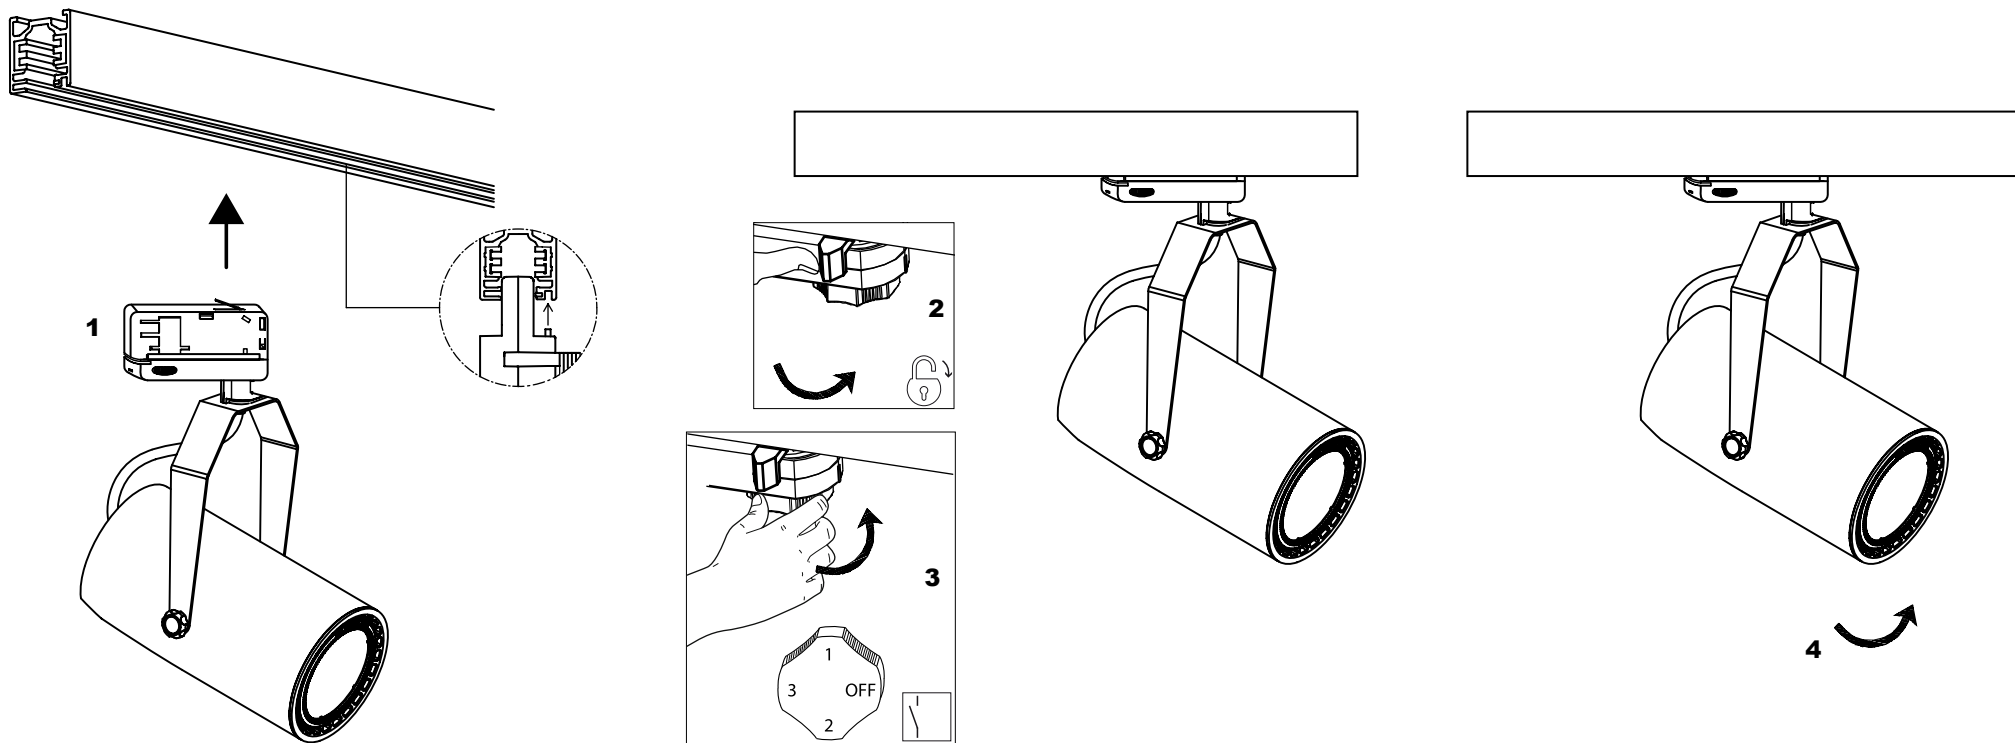

TRACK is sold separately.
Refs available in www.faro.es

TECHNICAL FEATURES - CARACTERÍSTICAS TÉCNICAS

NANO SIGMA LED

Kg 0,75

MINI SIGMA LED

Kg 1,06