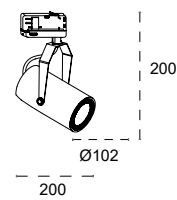

TRACK is sold separately.
Refs available in www.faro.es

TECHNICAL FEATURES - CARACTERÍSTICAS TÉCNICAS

NANO SIGMA LED

Kg 0,75

MINI SIGMA LED

Kg 1,06