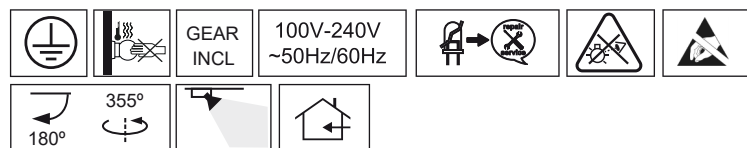

TRACK is sold separately.
Refs available in www.faro.es

TECHNICAL FEATURES - CARACTERÍSTICAS TÉCNICAS

NANO SIGMA LED

Kg 0,75

MINI SIGMA LED

Kg 1,06