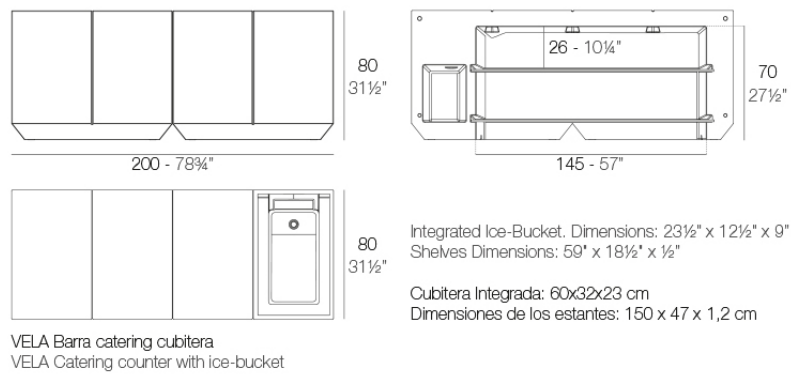

Info

Description

Made of polyethylene resin by rotational moulding. 100% Recyclable. Item suitable for indoor and outdoor use. Available in different finishes.

Weight: 65.6 Kg

Accessories

- **BLUETOOTH**

Link your smartphone or tablet to the sound system via Bluetooth.