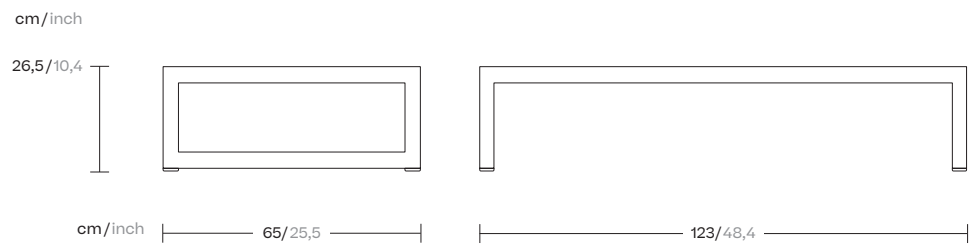

Landscape
Centre table
by Kettal Studio

kettal

Centre table

Designer
Kettal Studio

Collection
Landscape

Reference
KS9402900

1/2

Landscape aims to be part of a project. It is not understood as an item apart, but instead relates to its environment and melds with it. It is the project that is important, not the product, and this is its essence. Its rationalist construction seeks to give order, form and structure to the outdoor space, although, in terms of function, it has been designed to give shelter: to shade and cool or protect from the rain and wind.

kettal

Centre table

Designer
Kettal Studio

Collection
Landscape

Reference
KS9402900

2/2

Materials

Aluminium
Antioxy, Heavy Load, Resistant
En-1421, Kettalize-It, Anti-
Scratch, Easy Clean, Flame
Retardant M1, Eco Friendly
Ecoembes Recycling Process