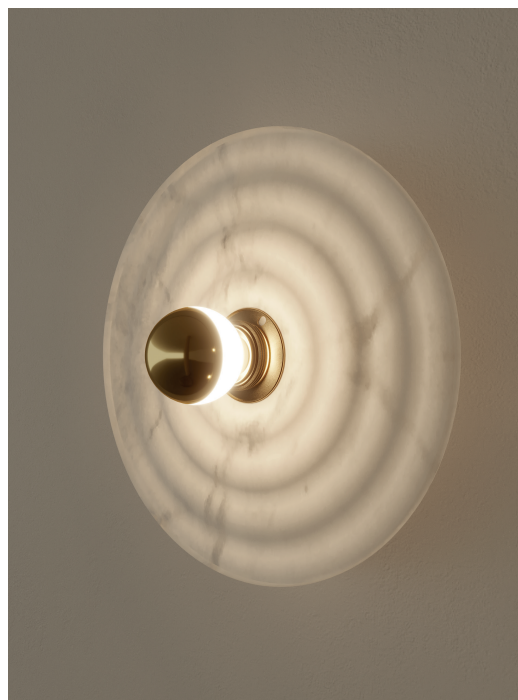

WAVE

Wall lamp

A1053 + 1094-30
Designed by Fornasevi

DESCRIPTION

FINISHINGS
Steel / Alabaster

MATERIALES
Acero / Alabastro

FINISHINGS
Metal:
Bright Gold
Chrome
White
Black

ACABADOS
Metal:
Oro Brillo
Cromo
Blanco
Negro

SPECIFICATIONS
E27 Max. 60W
(Not included)
220-240V, 50/60Hz
IP20, Class I

ESPECIFICACIONES
E27 Max. 60W
(No incluido)
220-240 V, 50/60 Hz
IP20, Clase I