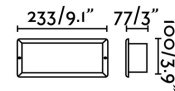

LISO White recessed lamp

Ref. 71490

Modern downlight for outdoor lighting made from metal with a translucent glass diffuser. Accessory: Recessing box not included.

Specifications

Bulb:	1 x E27 40W
Bulb included:	No
Voltage:	100-240V
IP:	44
Class:	I
Material:	Metal with a translucent glass diffuser
Recommended bulb:	17463
Description of recommended Bulb:	A60 MATE LED E27 7W 2700K 640Lm
Length:	233 mm
Net Width:	77 mm
Height:	100 mm
Net Weight:	0.57 kg
Volume:	0.00227 m ³