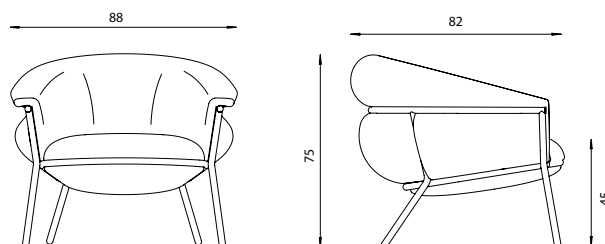

DIMENSIONS AND WEIGHTS:

88x82x75h cm- 25 kg

PACKAGING:

All models are assembled and sent packaged in a cardboard box.

CLEANING and MAINTENANCE

Clean with a damp cloth using only water .

For maintenance a thin layer of a wax of the same color as the leather or a colorless one can be applied.