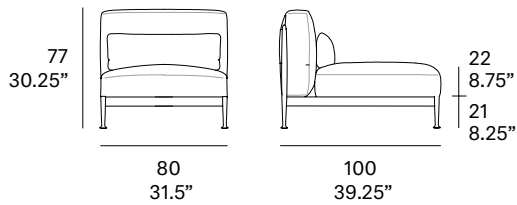

### Shipment details

Qty	1 module (1 box)
Volume	0,73 m3 / 25.8 ft3
Gross weight	28 kg / 61.7 lb
Net weight (1 armchair)	20 kg / 44.1 lb
Box dimensions (approx.)	85 x 105 x 82 cm 33.4 x 41.3" x 32.6"
Item dimensions (width x depth x height)	80 x 100 x 77 cm 31.5" x 39.25" x 30.25"
COM (1, 40 - 1,50 m / 54"-59")	seat cushion: 2,5 m / 2.8 yd back cushion: 0,6 m / 0.7 yd