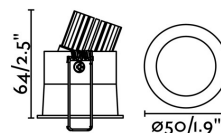

## FOX LED White orientable recessed lamp 5W 2700K

Ref. 02101301

Aluminium round and orientable spotlight, easy to install and designed for lighting commercial and working spaces.

### Specifications

|                              |                                   |
|------------------------------|-----------------------------------|
| <b>Bulb:</b>                 | COB LED 5W 2700K                  |
| <b>Bulb included:</b>        | Yes                               |
| <b>Transformer:</b>          |                                   |
| <b>Transformer included:</b> | No                                |
| <b>Voltage:</b>              |                                   |
| <b>Operating Frequency:</b>  |                                   |
| <b>IP:</b>                   | 20                                |
| <b>Class:</b>                |                                   |
| <b>Material:</b>             | Aluminium and opal glass diffuser |
| <b>Designer:</b>             |                                   |
| <b>Recommended bulb:</b>     |                                   |
| <b>Height:</b>               | 60 mm                             |
| <b>Diameter:</b>             | 50 Ø                              |
| <b>Net Weight:</b>           | 0.08 kg                           |
| <b>Volume:</b>               | 0.00021 m3                        |