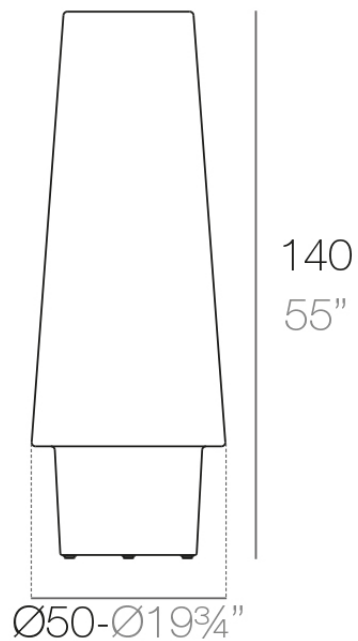

Info

Description

Made of polyethylene resin by rotational moulding. 100% Recyclable. Item suitable for indoor and outdoor use. Available in different finishes.

Weight: 10.05 Kg

ULM Lámpara
ULM Lamp

Finishes