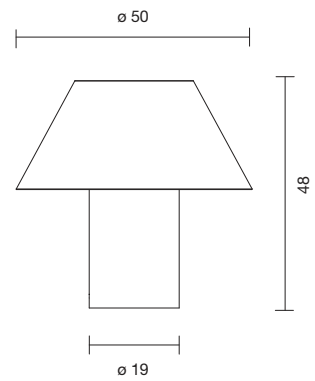

PETRA M GR
by Jordi Veciana, 2020

Table lamp. Base and diffuser in alabaster. Dimmer placed in the electrical cord.

Type: Table lamp

Environment: Indoor

Structure: Alabaster

Voltage: 230 V

Dimmer: included

Supply: Electrical cord with plug

Cable length: 200 cm

Light source: E27 LED A70 15W 2700K DIMM

Do not use incandescent bulbs, alabaster is damaged when exposed to high temperatures

PETRA M GR

221000100035 **alabaster**

 **16.2 kg**
23.3 kg