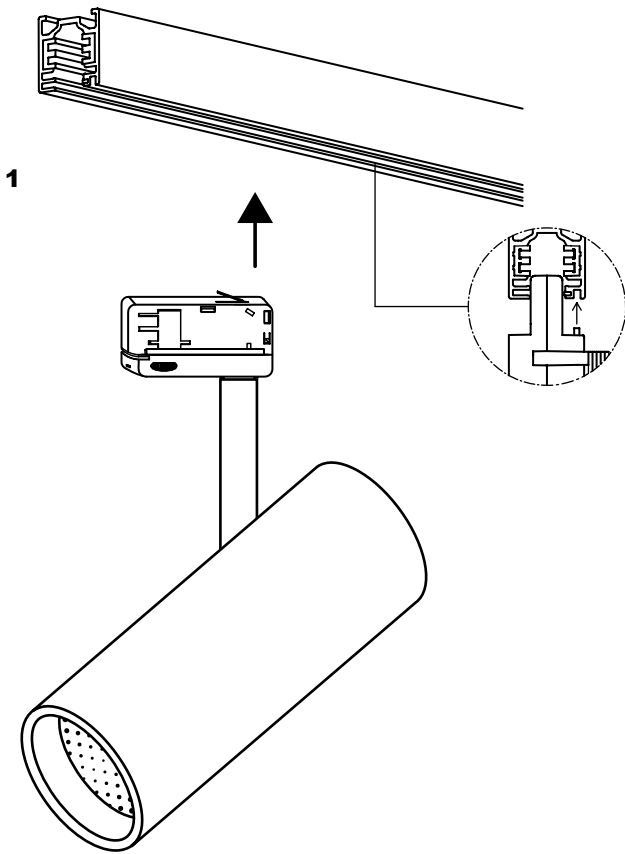

TRACK is sold separately.
Refs available in www.faro.es

TECHNICAL FEATURES - CARACTERÍSTICAS TÉCNICAS

LIGHT SURFACE - FUENTE DE LUZ

Light surface features are shown n the box and product label.
La fuente de luz se muestra la etiqueta de la caja y la de la luminaria.

FUGA LED SMALL

FUGA LED MEDIUM

FUGA LED LARGE

MADE IN SPAIN

LOREFAR, SL • Dinámica, nº1 • Polígono Industrial Santa Rita •
08755 Castellbisbal • Barcelona • Spain • Tel. 902 165 166 • Tel.
+34 937 723 965 • far@lorefar.com • www.faro.es