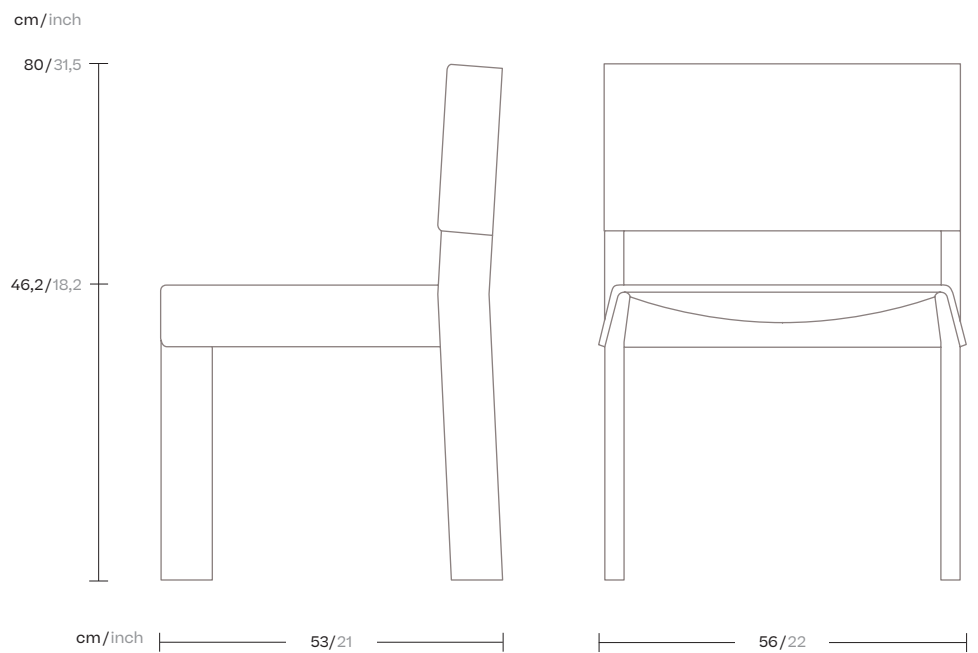

Dining chair teak

Designer
Patricia Urquiola

Collection
Band

Reference
KS2800200

1/3

The idea behind the BAND collection is the breakdown of structure. An object designed using an ensemble of pieces. The chair's design intentionally challenges the classic sophisticated lines of furniture design and becomes something schematic, a conceptual programme.

A structure made up of repetitive angular shapes that give centre stage to its raw materials, and can be formed entirely of aluminium or teak wood, and of Terrain Fabrics.

kettal