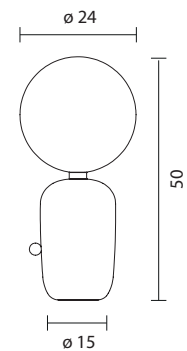

Type: Table lamp

Environment: Indoor

Structure: Ceramic

Diffuser: Glass

Voltage: 230 V

Dimmer: Included

Supply: Electrical cord with plug

Cable length: 200 cm

Light Source: G9 Halo. Max. 48W

**ABALLS M GR**

207000500005 **white**  
207000500006 **black**  
207000500007 **golden**  
207000500008 **copper**  
207000500028 **platinum**

 **6.2 kg**  
 **9.2 kg**

CE  IP-20