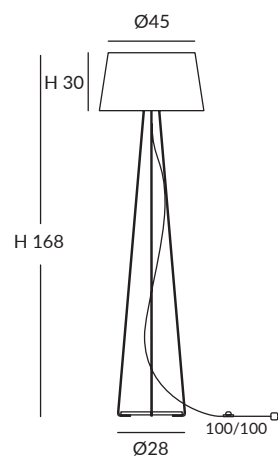

DRUM REF. 24001

DRUM REF. 24003

DRUM REF. 24002