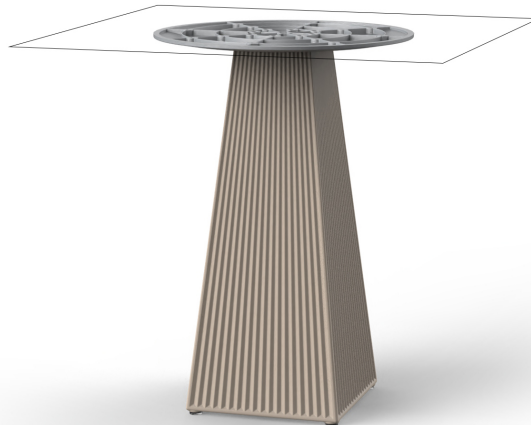

Products / Dining Tables / Gatsby Base 30x30x73cm S50

# Gatsby base 30x30x73cm s50

by Ramón Esteve

The Gatsby collection, designed by Ramón Esteve for Vondom, recalls the Art Déco lighting. Those crazy twenties. “Something new, extraordinary, beautiful, simple but sophisticatedly designed” said Francis Scott Fitzgerald about his aims for the novel he was about to write. The Great Gatsby was born in an age of prosperity, parties and excess. They called it “the American Dream”.

## Description

Weight: 6 Kg

GATSBY Mesa Base Cuadrada 30x30x73.5cm S50  
GATSBY Square Base Table 30x30x73.5cm S50  
ref. 54457