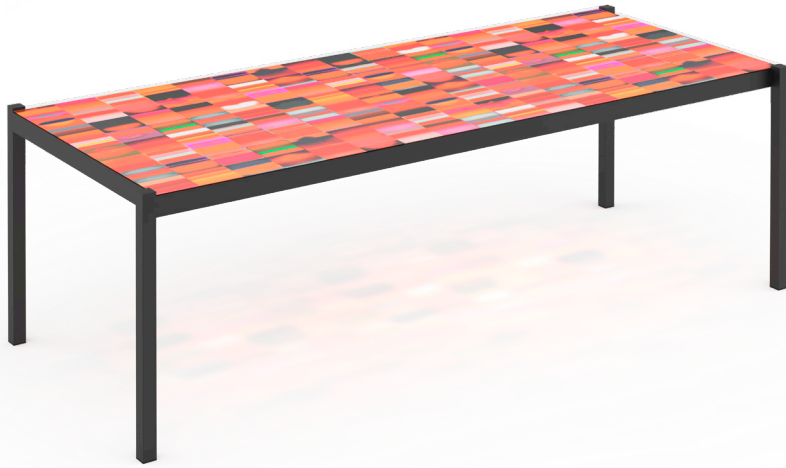

Iris

Alejandra Gandía-Blasco

Mesa alta 228x98. Dining table 228x98 / 90"x39"

©2023, GANDIA BLASCO & Alejandra Gandía-Blasco