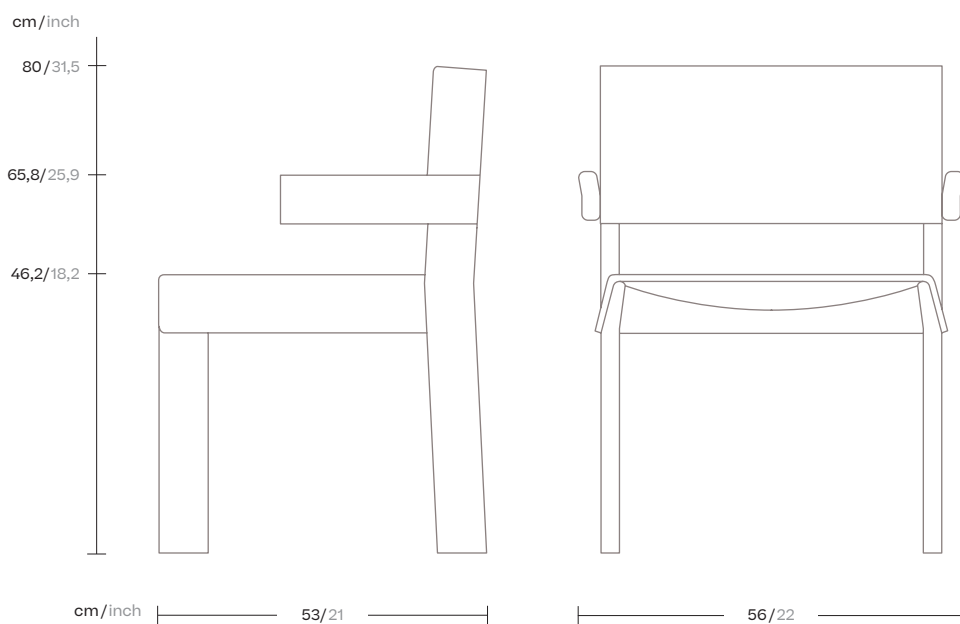

Dining armchair teak

Designer
Patricia Urquiola

Collection
Band

Reference
KS2800400

1/3

The idea behind the BAND collection is the breakdown of structure. An object designed using an ensemble of pieces. The chair's design intentionally challenges the classic sophisticated lines of furniture design and becomes something schematic, a conceptual programme.

A structure made up of repetitive angular shapes that give centre stage to its raw materials, and can be formed entirely of aluminium or teak wood, and of Terrain Fabrics.

kettal