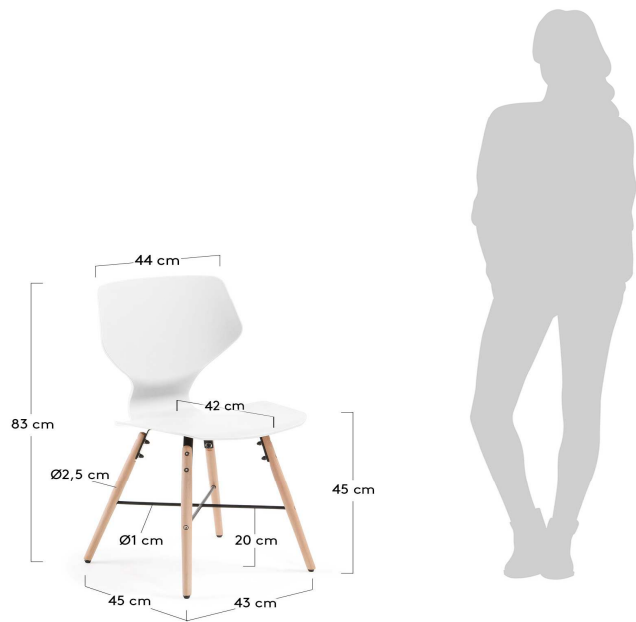

WITHEY

product code	CC0499S05
product description	WITHEY Chair natural wood plastic white Polypropylene Chair. Feet in solid beech wood with black metal cross.

product sizes					
height x width x depth (cm)	83	x	47	x	48
product weight (Kg)	5				
seat height (cm)	45				
seat depth (cm)	42				
armrest height (cm)					

technical drawings

product features	
use (domestic/office)	Domestic
appliance (inner/outer)	Inner
stackable (yes/no)	No
adjustable height (yes/no)	No
foldable (yes/no)	No
swivel (yes/no)	No
max. load (Kg)	130

seat material	Polypropylene (Thickness: 7-12 mm)
seat finishing	
seat density foam (kg/m3)	
seat detachable (yes/no)	No
seat grammage (g/m2)	

backrest material backrest finishing backrest density foam (kg/m3) backrest detachable (yes/no) backrest grammage (g/m2)	Polypropylene (Thickness: 7-12 mm) No
legs material legs finishing feet protection (yes/no) adjustable feet (yes/no)	Beech wood (Fagus sylvatica) Ø2,5 cm. Steel cross bar Ø1 cm Clear lacquered. Matt painted steel Yes No
armrest (yes/no) armrest material armrest finishing armrest density foam (kg/m3) armrest detachable (yes/no) armrest grammage (g/m2)	No No
RAL Specifications castors information footrest included size and shape variation (yes/no) color variation (yes/no) other details	 No No No
general warnings	Do not place near direct sources of heat. Keep away from direct solar light. Do not use abrasive products like acetones, bleaches, solvents, etc.
specific use and care instructions	Clean with a damp cloth and dry immediately
years of guarantee made according to	2 Manufactured according to EN-12520:2015 for household use seats.
good to know	Metal plate size: 25 x 4 mm. Cross bar thickness: 1,2 mm. Wood origin country: China
assembly	
assembly required (yes/no) difficulty of assembly (hard/medium/easy) assembly time (min) people required assembly suggestions	Yes Easy 20 1 Put the seat upside down and screw the frame