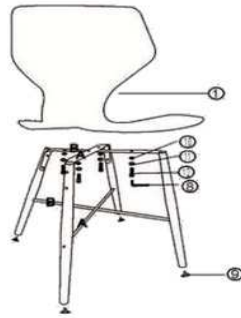

assembly instructions

4

CCD499

CCD499

3

packaging

units per lot	4
cbm (m3) / gross weight (Kg)	0,0388 / 5,875
nº of boxes	1

box 1	1
description	WITHEY Chair natural wood plastic white
description box	FULL ITEM
height x width x depth (cm)	54,5 x 58 x 49
cbm (m3) / gross weight (Kg) / net weight (Kg)	0,0388 / 5,875 / 5

box 2	
description	
description box	
height x width x depth (cm)	x x
cbm (m3) / gross weight (Kg) / net weight (Kg)	/ /