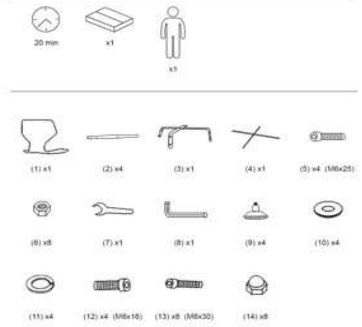

assembly instructions

4

CCD499

CCD499

3

packaging

units per lot	4
cbm (m3) / gross weight (Kg)	0,0388 / 5,875
nº of boxes	1

box 1	1
description	WITHEY Chair natural wood plastic white
description box	FULL ITEM
height x width x depth (cm)	54,5 x 58 x 49
cbm (m3) / gross weight (Kg) / net weight (Kg)	0,0388 / 5,875 / 5

box 2	
description	
description box	
height x width x depth (cm)	x x
cbm (m3) / gross weight (Kg) / net weight (Kg)	/ /