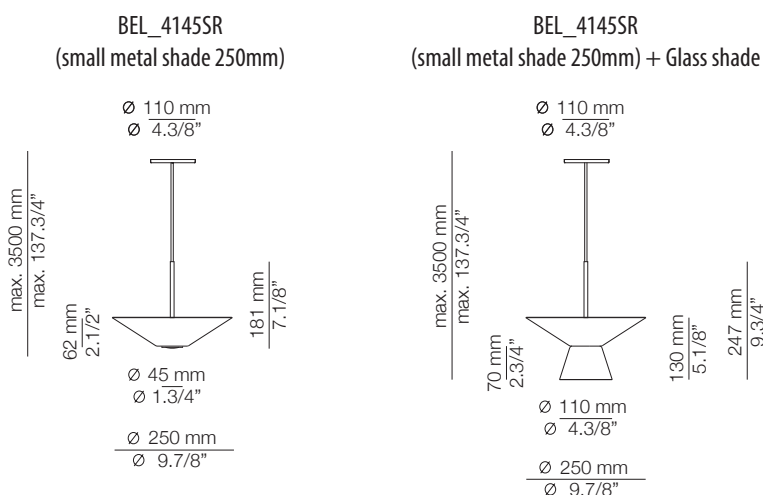

BELT

BEL_4145R

suspension lamp, recessed mounted

Date	Type
Project	
Location	
Model #	Quantity
Specifier	

Description

Suspension lamp with a metal body, textile cable, optional metal and glass shades, an acrylic (PMMA) lens diffuser, and integrated LED. The glass and metal shades are optional and can be arranged in various ways and positions to create different designs. The metal shade comes in three sizes (Ø 250mm, Ø 350mm, Ø 450mm) and can be installed facing up or down. Features adjustable height with an individual canopy, suitable for creating unique compositions. False ceiling is required for recessed canopy (Ø 45mm drill).

Pictures above might not show the specified dimensions or material. They are for illustration purposes only.

Ordering information

Product Code	Lamp	Finish
BEL_4145RS (small shade 250mm)	LED 6,2W (led included) E	89 PL GRN Pale Green (RAL 7033)
BEL_4145RM (medium shade 350mm)	(2700K / Ang 120° / >90 CRI / 350mA) / 230V	94 CHMP Champagne (RAL 1035)
BEL_4145RL (large shade 450mm)	Typ* 725 lumens / Remote driver / Dimmable Triac	96 ANT Anthracite (RAL 7021)
BEL_4145RSG (small shade 250mm + glass shade)	LED 6,2W (led included)	CUSTOM
BEL_4145RMG (medium shade 350mm + glass shade)	(3000K / Ang 120° / >90 CRI / 350mA) / 230V	
BEL_4145RLG (large shade 450mm + glass shade)	Typ* 763 lumens / Remote driver / Dimmable Triac	

Product includes

Code	Description
113534XX2	1 recessed canopy for 1 single
BEL_4144	1 belt pendant
114145XXY	1 metal shade (Ø 250mm, Ø 350mm, Ø 450mm)
114144000	1 glass shade + lens diffuser (only T4145RXG)

SPECIAL REQUIREMENTS

Custom finishes and versions

We offer custom plated or RAL finishes and shades.

Alternate lamping and sizes available for projects. Consult our offices.