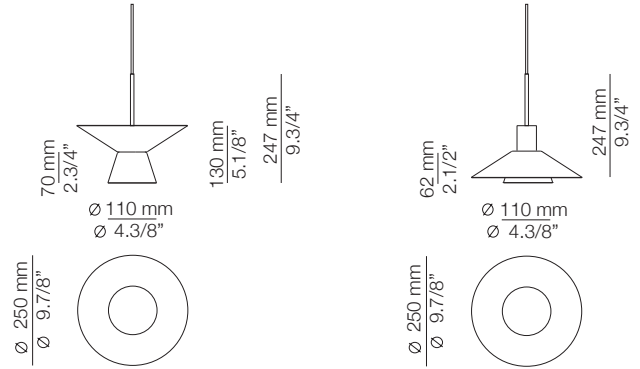

BEL_4145 with small metal shade Ø 250mm + glass shade