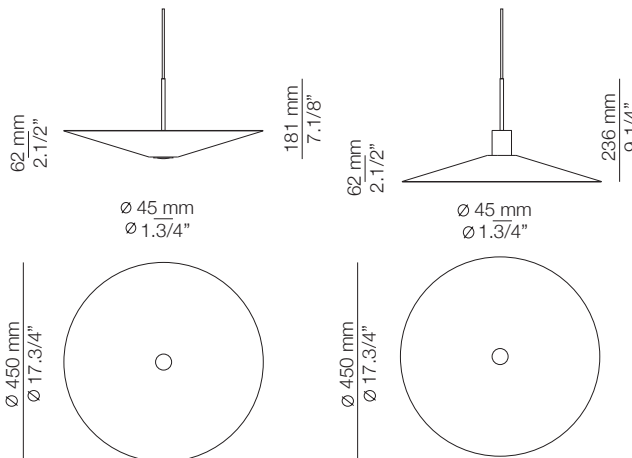

## Many possible shapes with BEL\_4145

The glass shade is optional. If not used, the pendant comes with a standard acrylic PMMA optic lens. When the glass shade is used, it includes a special acrylic lens that provides even lighting without shadows. The metal shade is available in three sizes (Ø 250mm, Ø 350mm, Ø 450mm) and it can be installed facing up or down. Maximum lamp height 3500mm.

BEL\_4145 with small metal shade Ø 250mm

BEL\_4145 with small metal shade Ø 250mm + glass shade

BEL\_4145 with medium metal shade Ø 350mm

BEL\_4145 with medium metal shade Ø 350mm + glass shade

BEL\_4145 with large metal shade Ø 450mm