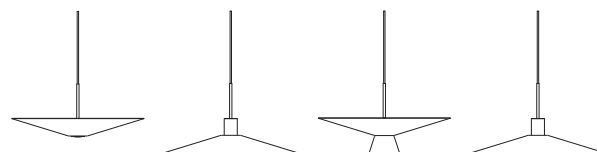

SPECIAL REQUIREMENTS

Custom finishes and versions

We offer custom plated or RAL finishes and shades.

Alternate lamping and sizes available for projects. Consult our offices.

Possible shapes:
*See page 5 to see all diameters and shapes available: