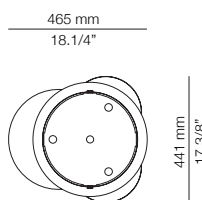

Code	Composition includes
■ BEL_R40S2SG1MG belt composition	1 round canopy 113415XX6 3 units of T-4144 with textil cable 2 metal shades (Ø 250mm) 114145XX1 1 metal shade (Ø 350mm) 114145XX2 3 glass shades + lens diffusers 114144000 3 remote drivers / Dimmable Triac

Finish	
■ 89 PL GRN	Pale Green (RAL 7033)
■ 94 CHMP	Champagne (RAL 1035)
■ 96 ANT	Anthracite (RAL 7021)
■ CUSTOM