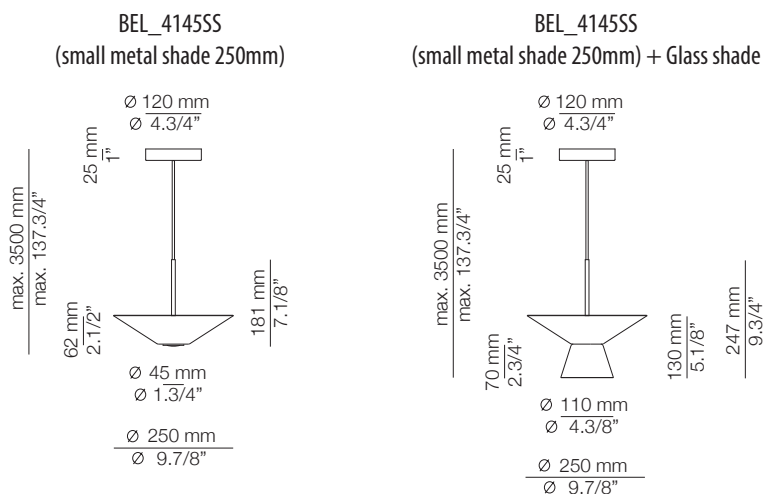

Product includes

Code	Description
114125XX0	1 surface canopy for 1 single
BEL_4144	1 belt pendant
114145XXY	1 metal shade (Ø 250mm, Ø 350mm, Ø 450mm)
114144000	1 glass shade + lens diffuser (only T4145SXG)