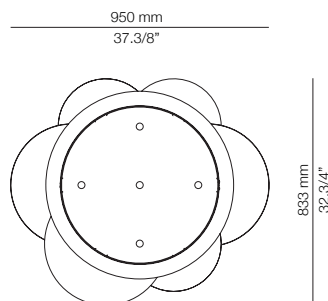

Code	Composition includes
■ BEL_R70S1M2MG1L2LG belt composition	1 round canopy 113415XX4 6 units of T-4144 with textil cable 3 metal shades (Ø 350mm) 114145XX2 3 metal shades (Ø 450mm) 114145XX3 4 glass shades + lens diffusers 114144000 6 remote drivers / Dimmable Triac

Finish	
■ 89 PL GRN	Pale Green (RAL 7033)
■ 94 CHMP	Champagne (RAL 1035)
■ 96 ANT	Anthracite (RAL 7021)
■ CUSTOM