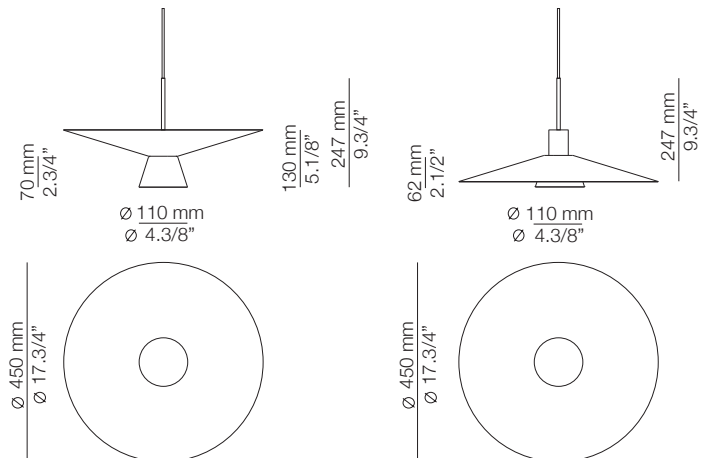

BEL_4145 with large metal shade Ø 450mm + glass shade