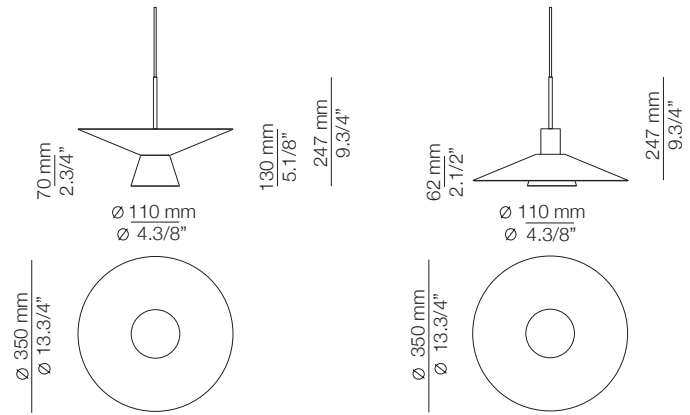

## Description

Suspension lamp featuring a metal body, textile cable, optional glass shade, acrylic (PMMA) lens diffuser, and integrated LED. The glass shade can be omitted for a different design style. Adjustable height with an individual canopy, suitable for creating various compositions. False ceiling is required for recessed canopy (Ø 45mm drill).

## Description

Suspension lamp with a metal body, textile cable, optional metal and glass shades, an acrylic (PMMA) lens diffuser, and integrated LED. The glass and metal shades are optional and can be arranged in various ways and positions to create different designs. The metal shade comes in three sizes (Ø 250mm, Ø 350mm, Ø 450mm) and can be installed facing up or down. Features adjustable height with an individual canopy, suitable for creating unique compositions.

## Many possible shapes with BEL\_4145

The glass shade is optional. If not used, the pendant comes with a standard acrylic PMMA optic lens. When the glass shade is used, it includes a special acrylic lens that provides even lighting without shadows. The metal shade is available in three sizes (Ø 250mm, Ø 350mm, Ø 450mm) and it can be installed facing up or down. Maximum lamp height 3500mm.

BEL\_4145 with small metal shade Ø 250mm

BEL\_4145 with small metal shade Ø 250mm + glass shade

BEL\_4145 with medium metal shade Ø 350mm

BEL\_4145 with medium metal shade Ø 350mm + glass shade

BEL\_4145 with large metal shade Ø 450mm