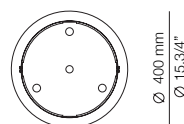

BELT

BEL_4144 / BEL_4145

suspension lamp, round compositions

Date	Type
Project	
Location	
Model #	Quantity
Specifier	

Many possible configurations with BEL_4144 and BEL_4145

Code	Composition includes
■ BEL_R40S3G belt composition	1 round canopy 113415XX6 3 units of T-4144 with textil cable 3 glass shades + lens diffusers 114144000 3 remote drivers / Dimmable Triac

Finish	
■ 89 PL GRN	Pale Green (RAL 7033)
■ 94 CHMP	Champagne (RAL 1035)
■ 96 ANT	Anthracite (RAL 7021)
■ CUSTOM