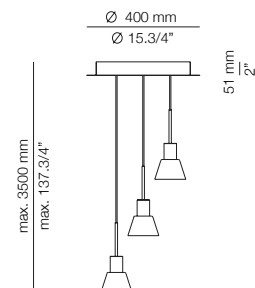

BELT

BEL_4144 / BEL_4145

suspension lamp, round compositions

Date	Type
Project	
Location	
Model #	Quantity
Specifier	

Many possible configurations with BEL_4144 and BEL_4145

Code	Composition includes
■ BEL_R40S3G belt composition	1 round canopy 113415XX6 3 units of T-4144 with textil cable 3 glass shades + lens diffusers 114144000 3 remote drivers / Dimmable Triac

Finish	
■ 89 PL GRN	Pale Green (RAL 7033)
■ 94 CHMP	Champagne (RAL 1035)
■ 96 ANT	Anthracite (RAL 7021)
■ CUSTOM