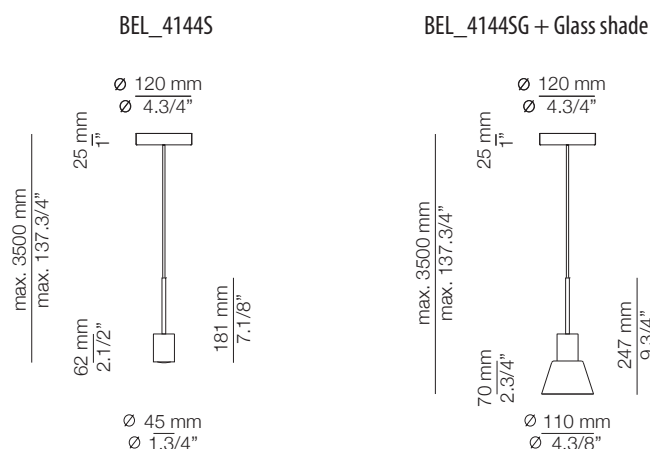

Special instructions