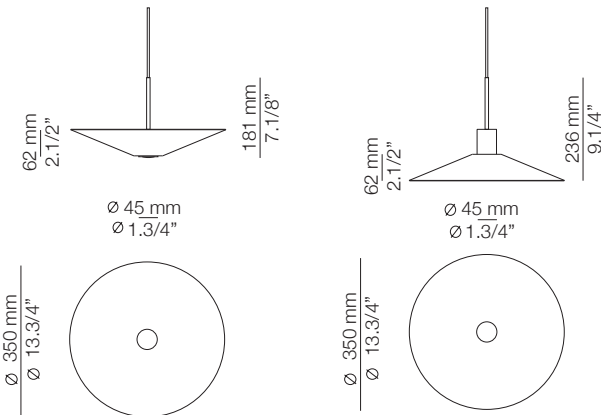

BEL_4145 with medium metal shade Ø 350mm