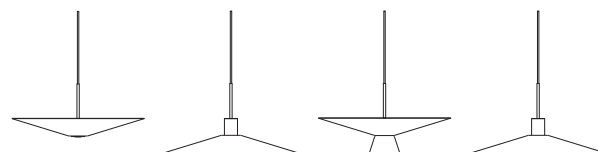

SPECIAL REQUIREMENTS

Custom finishes and versions

We offer custom plated or RAL finishes and shades.

Alternate lamping and sizes available for projects. Consult our offices.

Possible shapes:
*See page 5 to see all diameters and shapes available: