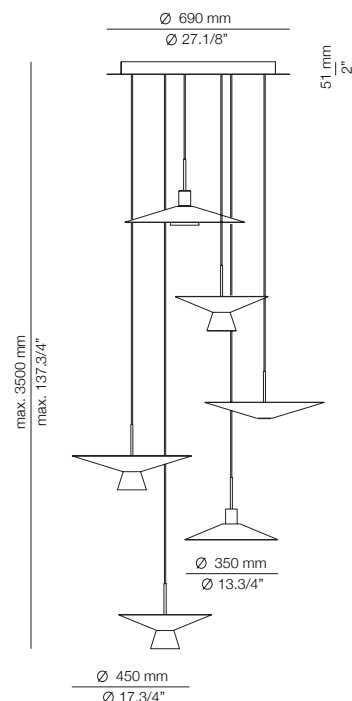

Code	Composition includes
■ BEL_R70S1M2MG1L2LG belt composition	1 round canopy 113415XX4 6 units of T-4144 with textil cable 3 metal shades (Ø 350mm) 114145XX2 3 metal shades (Ø 450mm) 114145XX3 4 glass shades + lens diffusers 114144000 6 remote drivers / Dimmable Triac

Finish	
■ 89 PL GRN	Pale Green (RAL 7033)
■ 94 CHMP	Champagne (RAL 1035)
■ 96 ANT	Anthracite (RAL 7021)
■ CUSTOM