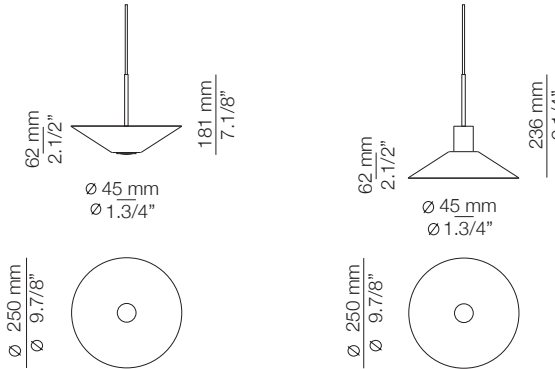

BELT

BEL_4145

suspension lamp

Date	Type
Project	
Location	
Model #	Quantity
Specifier	

Many possible shapes with BEL_4145

The glass shade is optional. If not used, the pendant comes with a standard acrylic PMMA optic lens. When the glass shade is used, it includes a special acrylic lens that provides even lighting without shadows. The metal shade is available in three sizes (Ø 250mm, Ø 350mm, Ø 450mm) and it can be installed facing up or down. Maximum lamp height 3500mm.

BEL_4145 with small metal shade Ø 250mm