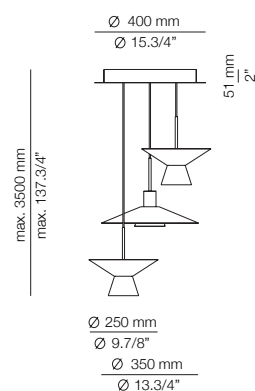

Code	Composition includes
■ BEL_R40S2SG1MG belt composition	1 round canopy 113415XX6 3 units of T-4144 with textil cable 2 metal shades (Ø 250mm) 114145XX1 1 metal shade (Ø 350mm) 114145XX2 3 glass shades + lens diffusers 114144000 3 remote drivers / Dimmable Triac

Finish	
■ 89 PL GRN	Pale Green (RAL 7033)
■ 94 CHMP	Champagne (RAL 1035)
■ 96 ANT	Anthracite (RAL 7021)
■ CUSTOM