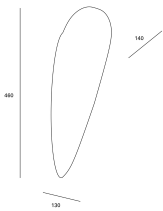

Glass 460mm

DE-0001-BLA

Wall fixture IP20 Glass 460mm E27 100W Blanco

TECHNICAL FEATURES

Power (W) : Max. power 100W

Total power consumption of light (W) : 100W

Structure material : Steel

Structure finish : Blanco

Packaged weight (kg): 2.15

Packaging: 205mm x 210mm x 540mm