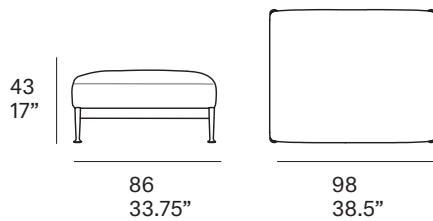

## Shipment details

Qty	1 footstool (1 box)
Volume	0,43 m <sup>3</sup> / 15,1 ft <sup>3</sup>
Gross weight	21 kg / 46.2 lb
Net weight (1 footstool)	17 kg / 37.4 lb
Box dimensions (approx.)	91 x 103 x 48 cm 35.8" x 40.5" x 18.8"
Item dimensions (width x depth x height)	86 x 98 x 43 cm 33.75" x 38.5" x 17"
COM (1, 40 - 1,50 m / 54"-59")	seat cushion: 2,5 m / 2.7 yd