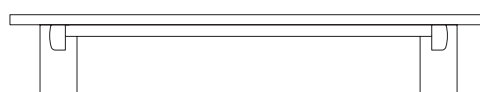

Molo

Centre table 160x94

by Rodolfo Dordoni

kettal

Centre table 160x94

Designer
Rodolfo Dordoni

Collection
Molo

Reference
KS4210600

1/3

This is an example of a modular sofa in its purest form. Its orthogonal geometry is based on a rectangular modularity design, which means it can be easily adapted to suit any situation and optimise the space in which it sits.

94 / 37

cm/inch

20,6 / 8,1

cm/inch

160 / 62,9

kettal

Centre table 160x94

Designer
Rodolfo Dordoni