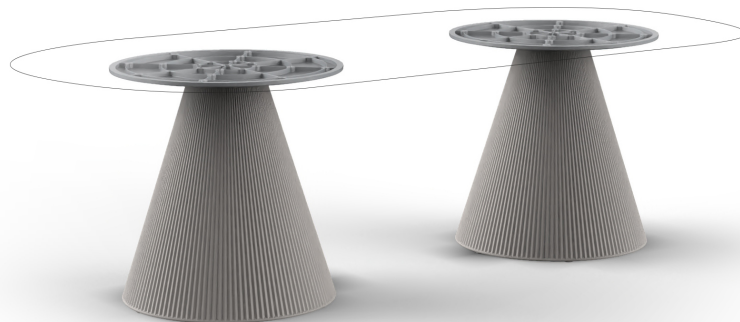

Gatsby doble_base ø65x73cm s70

by Ramón Esteve

The Gatsby collection, designed by Ramón Esteve, evokes the elegance and glamour of Art Deco, reminding us of the Roaring Twenties. Inspired by the bonanza, parties and excesses of that era, Gatsby combines intricate design with extraordinary simplicity, reflecting the American dream.

Info

Description

Weight: 16 Kg

GATSBY Mesa Doble Base Redonda 194x65cm S70
GATSBY Round Double Base Table 194x65cm S70
REF. 54467

TABLE TOP - SOBRE

260X129 cm
102 3/4 x 50 3/4"

Finishes

finishes

BASIC

Ref. 54467

white 2001

ecru 2003

tortora 2004

cream 2017

camel 2020

clay 2022

cream granite

ice 2101

Matt Polyethylene

Ambients