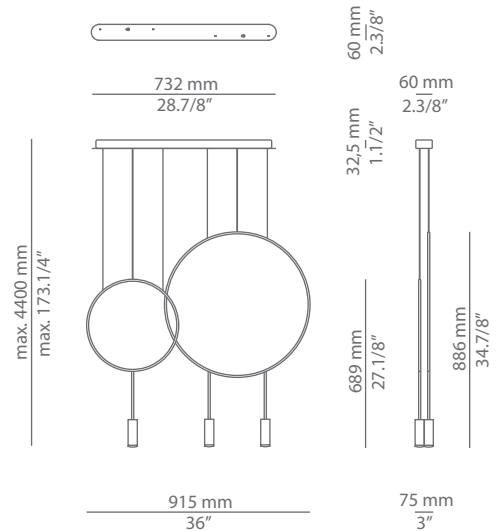

REVOLTA T-3635S / T-3636S

linear compositions

Many possible configurations with T-3635C and T-3636C

Date	Type
Project	
Location	
Model #	Quantity
Specifier	

Code ■ L73S.1S1D revolta	Composition includes 1 surface canopy 113535XX1 1 unit of T-3635C 1 unit of T-3636C 2 drivers / Dimmable Triac	Temperature ■ T-3535C-W / T-3536C-W (2700K / 565 lumens) ■ T-3535C-M / T-3536C-M (3000K / 578 lumens)	
	Canopy ■ 26 BLK Black ■ 71 WH White	Body ■ 26 BLK Black ■ 71 WH White ■ CUSTOM	Head ■ 26 BLK Black ■ 61 S GLD Satin Gold ■ 71 WH White ■ CUSTOM
	Optional Acoustic Panel ■ Add 1 foam panels 123635XX0X ■ Add 1 foam panels 123636XX0X ■ Add 1 fabric panels 123635XX0 ■ Add 1 fabric panels 123636XX0	Finish ■ 26 BLK Black ■ 82 BL Blue ■ 83 EGP Eggplant ■ 84 SLM Salmon ■ CUSTOM