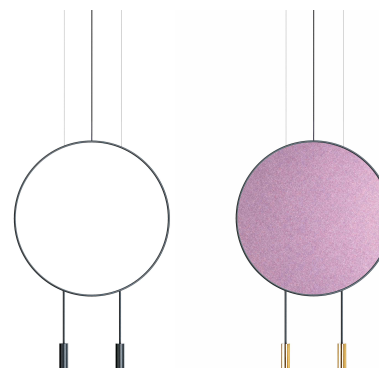

REVOLTA T-3636S

surface suspension lamp

Date	Type
Project	
Location	
Model #	Quantity
Specifier	

Description

Suspension lamp with a circular body, cylindrical aluminium heads and acrylic (PMMA) lens diffusers. Adjustable height. Optional decorative sound absorbing panel. Possibility to create different compositions (see page 5).

Pictures above might not show the specified dimensions or material. They are for illustration purposes only.

Ordering information

Code	Lamp	Canopy	Finish body	Finish head
T-3636S-W	LED 2x6,1W (led included) (2700K / Ang 45° / >90 CRI / 350mA) 230V / Typ* 2x565 lumens / Dimmable Triac	26 BLK Black 71 WH White	26 BLK Black 71 WH White CUSTOM	26 BLK Black 61 S GLD Satin Gold 71 WH White CUSTOM
T-3636S-M	LED 2x6,1W (led included) (3000K / Ang 45° / >90 CRI / 350mA) 230V / Typ* 2x578 lumens / Dimmable Triac			

Product includes

Code	Description
113635XX0	1 surface canopy for 1 single pedant
T-3636C	1 Revolta pendant

Accessories

Code	Description
123636XX0	Acoustic Fabric Panel Ø 600mm 82 BL Blue 83 EGP Eggplant 84 SLM Salmon CUSTOM
123636260A	Acoustic Foam Panel Ø600mm 26 BLK Black CUSTOM