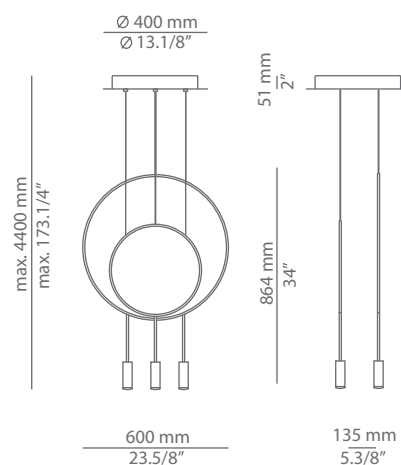

REVOLTA

T-3635S / T-3636S

linear and round surface compositions

Date	Type
Project	
Location	
Model #	Quantity
Specifier	

Many possible configurations with T-3635C and T-3636C

Code ■ L165S .5D revolta	Composition includes 1 linear canopy 113535XX7 5 units of T-3636C 5 drivers / Dimmable Triac	Temperature ■ T-3535C-W (2700K / 565 lumens) ■ T-3535C-M (3000K / 578 lumens)	
	Canopy ■ 26 BLK Black ■ 71 WH White	Body ■ 26 BLK Black ■ 71 WH White ■ CUSTOM	Head ■ 26 BLK Black ■ 61 S GLD Satin Gold ■ 71 WH White ■ CUSTOM
	Optional Acoustic Panel ■ Add up to 5 foam panels 123636XX0X ■ Add up to 5 fabric panels 123636XX0	Finish ■ 26 BLK Black ■ 82 BL Blue ■ 83 EGP Eggplant ■ 84 SLM Salmon ■ CUSTOM	

Code ■ R40S.1S1D revolta	Composition includes 1 round canopy 113635XX1 1 unit of T-3635C 1 unit of T-3636C 2 drivers / Dimmable Triac	Temperature ■ T-3535C-W / T-3536C-W (2700K / 565 lumens) ■ T-3535C-M / T-3536C-M (3000K / 578 lumens)	
	Canopy ■ 26 BLK Black 71 WH White	Body ■ 26 BLK Black ■ 71 WH White ■ CUSTOM	Head ■ 26 BLK Black ■ 61 S GLD Satin Gold ■ 71 WH White ■ CUSTOM
	Optional Acoustic Panel ■ Add 1 foam panels 123635XX0X ■ Add 1 foam panels 123636XX0X ■ Add 1 fabric panels 123635XX0 ■ Add 1 fabric panels 123636XX0	Finish ■ 26 BLK Black ■ 82 BL Blue ■ 83 EGP Eggplant ■ 84 SLM Salmon ■ CUSTOM