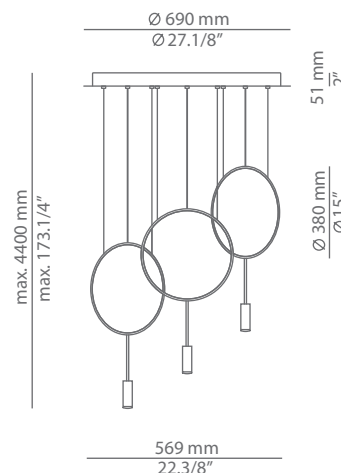

REVOLTA

T-3635S / T-3636S

round surface compositions

Date	Type
Project	
Location	
Model #	Quantity
Specifier	

Many possible configurations with T-3635C

Code ■ R70S.3S revolta	Composition includes ■ 1 round canopy 113535XX4 ■ 3 units of T-3635C ■ 3 drivers / Dimmable Triac	Temperature ■ T-3535C-W (2700K / 565 lumens) ■ T-3535C-M (3000K / 578 lumens)	
	Canopy ■ 26 BLK Black ■ 71 WH White	Body ■ 26 BLK Black ■ 71 WH White ■ CUSTOM	Head ■ 26 BLK Black ■ 61 S GLD Satin Gold ■ 71 WH White ■ CUSTOM
	Optional Acoustic Panel ■ Add up to 2 foam panels 123635XX0X ■ Add up to 2 fabric panels 123635XX0	Finish ■ 26 BLK Black ■ 82 BL Blue ■ 83 EGP Eggplant ■ 84 SLM Salmon ■ CUSTOM