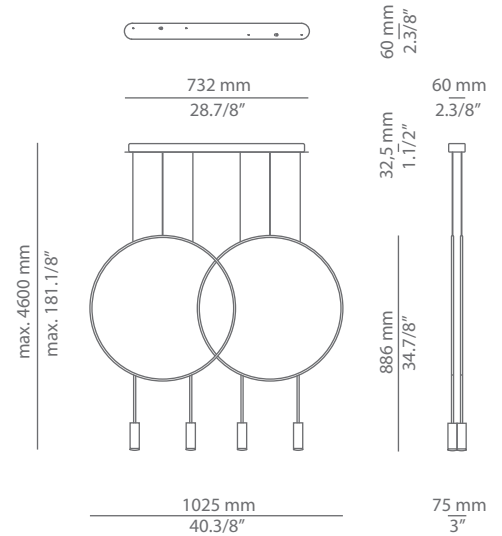

REVOLTA

T-3635S / T-3636S

linear compositions

Date	Type
Project	
Location	
Model #	Quantity
Specifier	

Many possible configurations with T-3635C and T-3636C

Code ■ L173S.2D revolta	Composition includes 1 surface canopy 113535XX1 2 units of T-3636C 2 drivers / Dimmable Triac	Temperature ■ T-3535C-W (2700K / 565 lumens) ■ T-3535C-M (3000K / 578 lumens)		
		Canopy ■ 26 BLK Black ■ 71 WH White	Body ■ 26 BLK Black ■ 71 WH White ■ CUSTOM	Head ■ 26 BLK Black ■ 61 S GLD Satin Gold ■ 71 WH White ■ CUSTOM
		Optional Acoustic Panel ■ Add up to 2 foam panels 123636XX0X ■ Add up to 2 fabric panels 123636XX0		Finish ■ 26 BLK Black ■ 82 BL Blue ■ 83 EGP Eggplant ■ 84 SLM Salmon ■ CUSTOM