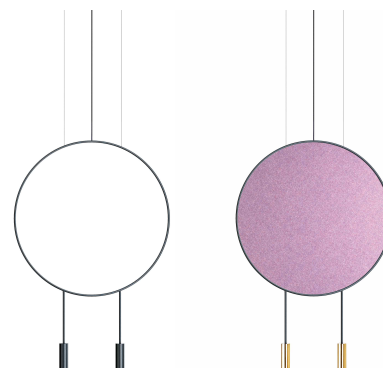

REVOLTA T-3636R

surface suspension lamp

Date	Type
Project	
Location	
Model #	Quantity
Specifier	

Description

Suspension lamp with a circular body, cylindrical aluminium heads and acrylic (PMMA) lens diffusers. Adjustable height. Optional decorative sound absorbing panel. Possibility to create different compositions (see page 5). Recessed canopy and remote driver. False ceiling for recessed canopy is required Ø 50mm drill.

Pictures above might not show the specified dimensions or material. They are for illustration purposes only.

Ordering information

Code	Lamp	Canopy	Finish body	Finish head
■ T-3636R-W Ø 50mm drill on dropped ceiling	LED 2x6,1W (led included) F (2700K / Ang 45° / >90 CRI / 350mA) 230V / Typ* 2x565 lumens / Dimmable Triac	■ 26 BLK Black ■ 71 WH White	■ 26 BLK Black ■ 71 WH White ■ CUSTOM	■ 26 BLK Black ■ 61 S GLD Satin Gold ■ 71 WH White ■ CUSTOM
■ T-3636R-M Ø 50mm drill on dropped ceiling	LED 2x6,1W (led included) F (3000K / Ang 45° / >90 CRI / 350mA) 230V / Typ* 2x578 lumens / Dimmable Triac			

Product includes

Code	Description
113635XX0R	1 recessed canopy for 1 single pendant
T-3636C	1 Revolta pendant

Accessories

Code	Description
■ 123636XX0	Acoustic Fabric Panel Ø 600mm ■ 82 BL Blue ■ 83 EGP Eggplant ■ 84 SLM Salmon ■ CUSTOM
■ 123636260A	Acoustic Foam Panel Ø600mm ■ 26 BLK Black ■ CUSTOM