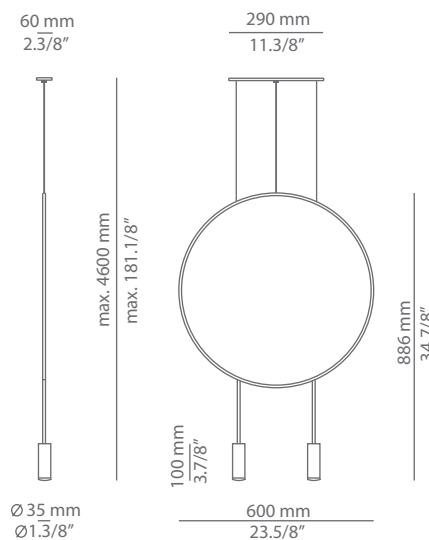

SPECIAL REQUIREMENTS

Custom versions

We offer custom plated or RAL finishes. Alternate lamping and sizes available for projects. Consult our offices.

Special instructions