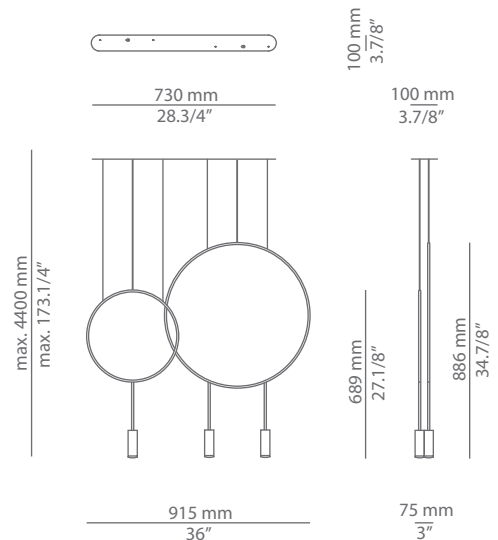

Code ■ L73R.1S1D revolta Ø 50mm drill on dropped ceiling	Composition includes 1 recessed canopy 113535XX1R 1 unit of T-3635C 1 unit of T-3636C 2 drivers / Dimmable Triac	Temperature ■ T-3535C-W / T-3536C-W (2700K / 565 lumens) ■ T-3535C-M / T-3536C-M (3000K / 578 lumens)	
	Canopy ■ 26 BLK Black ■ 71 WH White	Body ■ 26 BLK Black ■ 71 WH White ■ CUSTOM	Head ■ 26 BLK Black ■ 61 S GLD Satin Gold ■ 71 WH White ■ CUSTOM
	Optional Acoustic Panel ■ Add 1 foam panels 123635XX0X ■ Add 1 foam panels 123636XX0X ■ Add 1 fabric panels 123635XX0 ■ Add 1 fabric panels 123636XX0	Finish ■ 26 BLK Black ■ 82 BL Blue ■ 83 EGP Eggplant ■ 84 SLM Salmon ■ CUSTOM