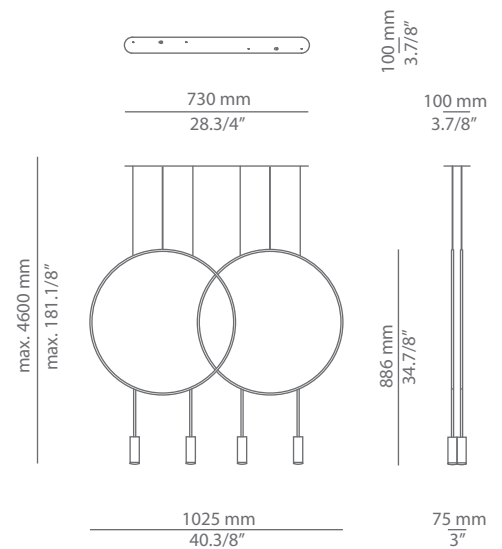

Code ■ L173R.2D revolta Ø 50mm drill on dropped ceiling	Composition includes 1 recessed canopy 113535XX1R 2 units of T-3636C 2 drivers / Dimmable Triac	Temperature ■ T-3535C-W (2700K / 565 lumens) ■ T-3535C-M (3000K / 578 lumens)		
		Canopy ■ 26 BLK Black ■ 71 WH White	Body ■ 26 BLK Black ■ 71 WH White ■ CUSTOM	Head ■ 26 BLK Black ■ 61 S GLD Satin Gold ■ 71 WH White ■ CUSTOM
		Optional Acoustic Panel ■ Add up to 2 foam panels 123636XX0X ■ Add up to 2 fabric panels 123636XX0		Finish ■ 26 BLK Black ■ 82 BL Blue ■ 83 EGP Eggplant ■ 84 SLM Salmon ■ CUSTOM