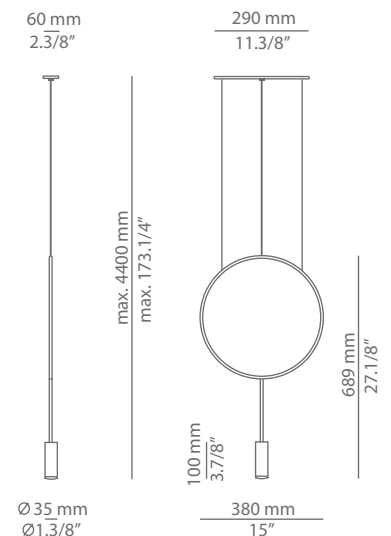

SPECIAL REQUIREMENTS

Custom versions

We offer custom plated or RAL finishes. Alternate lamping and sizes available for projects. Consult our offices.

Special instructions