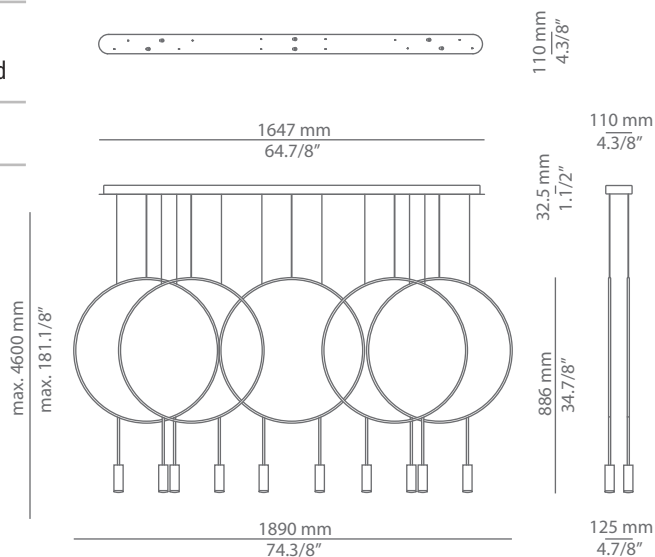

REVOLTA

T-3635S / T-3636S

linear and round surface compositions

Date	Type
Project	
Location	
Model #	Quantity
Specifier	

Many possible configurations with T-3635C and T-3636C

Code ■ L165S .5D revolta	Composition includes 1 linear canopy 113535XX7 5 units of T-3636C 5 drivers / Dimmable Triac	Temperature ■ T-3535C-W (2700K / 565 lumens) ■ T-3535C-M (3000K / 578 lumens)	
	Canopy ■ 26 BLK Black ■ 71 WH White	Body ■ 26 BLK Black ■ 71 WH White ■ CUSTOM	Head ■ 26 BLK Black ■ 61 S GLD Satin Gold ■ 71 WH White ■ CUSTOM
	Optional Acoustic Panel ■ Add up to 5 foam panels 123636XX0X ■ Add up to 5 fabric panels 123636XX0	Finish ■ 26 BLK Black ■ 82 BL Blue ■ 83 EGP Eggplant ■ 84 SLM Salmon ■ CUSTOM	

Code ■ R40S.1S1D revolta	Composition includes 1 round canopy 113635XX1 1 unit of T-3635C 1 unit of T-3636C 2 drivers / Dimmable Triac	Temperature ■ T-3535C-W / T-3536C-W (2700K / 565 lumens) ■ T-3535C-M / T-3536C-M (3000K / 578 lumens)	
	Canopy ■ 26 BLK Black 71 WH White	Body ■ 26 BLK Black ■ 71 WH White ■ CUSTOM	Head ■ 26 BLK Black ■ 61 S GLD Satin Gold ■ 71 WH White ■ CUSTOM
	Optional Acoustic Panel ■ Add 1 foam panels 123635XX0X ■ Add 1 foam panels 123636XX0X ■ Add 1 fabric panels 123635XX0 ■ Add 1 fabric panels 123636XX0	Finish ■ 26 BLK Black ■ 82 BL Blue ■ 83 EGP Eggplant ■ 84 SLM Salmon ■ CUSTOM