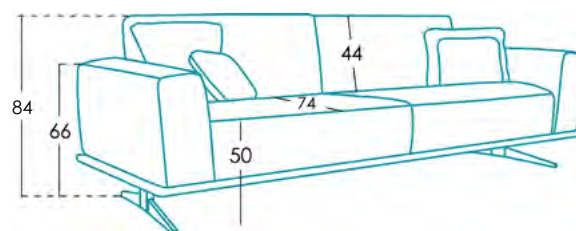

Packaging

Packaging made up of shrink wrap and edge protectors.

The packaging comes along with the design. We always optimize it, so that it takes up as little space as possible and it is easy to carry it, avoiding the use of unnecessary packing material.