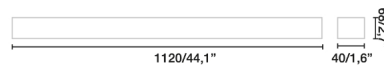

VIA is a black multifunction luminaire that can be installed both as a hanger and as a surface. Luminaire ideal for lighting work environments. With a colour temperature of 4000K, this luminaire allows you to create warm and comfortable environments. System designed for the general lighting of spaces. 112cm version.

General characteristics

Type	I
IP	20
voltage	220V- 240V
Hertz	50/60HZ
Power	37W

Material

Body/Structure	Aluminium
Diffuser	PMMA

Finish

Body/Structure	Black
Diffuser	Opal

Lighting characteristics

Light source included	
Light source	SMD LED
Temperature	4000K
MacAdam Steps	3 SDCM
LM	2500Lm
CRI	=80
LED lifetime	50000H L80/B10
Dimmable light source	NO
Light direction	AMBIENTAL