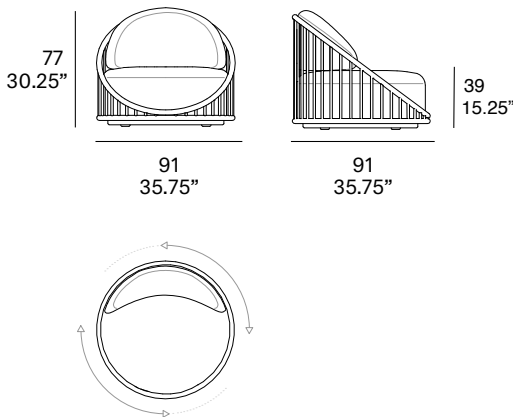

indoor

Cask

Swivel armchair / sillón giratorio

NORM Architects, 2021

T090 S A

Armchair with structure made of peeled and tinted natural rattan of 34 mm/1.34" diameter. Backrest manufactured in peeled and tinted natural rattan of 20 mm/0.79" diameter. Finished with a three step water-based coating (dye, base coat and top coat) highly resistant to solar radiation thanks to UV filters. Possibility of customization through a wide variety of high performance technical fabrics. Protective caps.

Shipment details

Qty	1 armchair (1 box)
Volume	0,74 m ³ / 26 ft ³
Gross weight	38 kg / 84 lb
Net weight	33 kg / 73 lb
Box dimensions (approx.)	100 x 100 x 82 cm 39.25" x 39.25" x 32.25"
Item dimensions (width x depth x height)	91 x 91 x 77 cm 35.75" x 35.75" x 30.25"
COM (1, 40 - 1,50 m / 54"-59")	cushions: 2,80 m / 3.1 yd