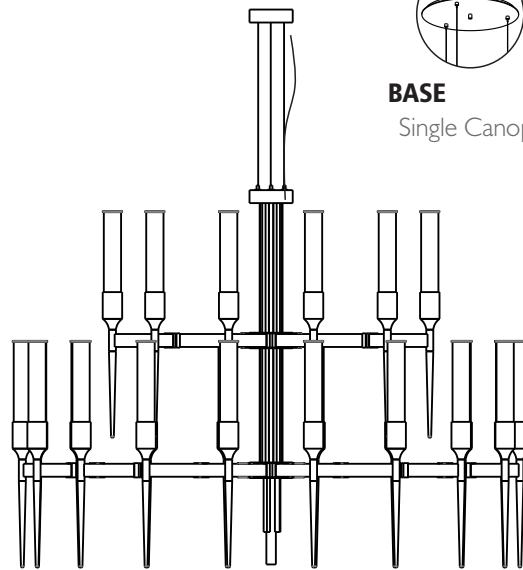

CIELO • CHANDELIER

REF. 9743.120

WEIGHT

Net Weight: 70kg | 154 lbs
 Gross Weight: 90kg | 198 lbs

BULBS

Quantity: 36
 Type: G9
 Wattage: 40W (max)

MATERIALS

Body: Brass
 Details: Glass

GLASS

Type: Clear

PACKING (approx.)

Dimensions: 140 x 95 x 95 cm
 55 x 37.4 x 37.4 in

Volume: 1.35 m³ | 47.6 ft³

Adjustable height
(cables)

HEIGHT
 85 cm | 33.5 in

DIAMETER
 ø10 cm | 4.3 in

CE - Products manufactured according the European norm of security EN 60 598-1.

VF - Products adjusted for instalation in surfaces normally inflammable.

□ - Products of class II. The electric isolation is double or reinforced.