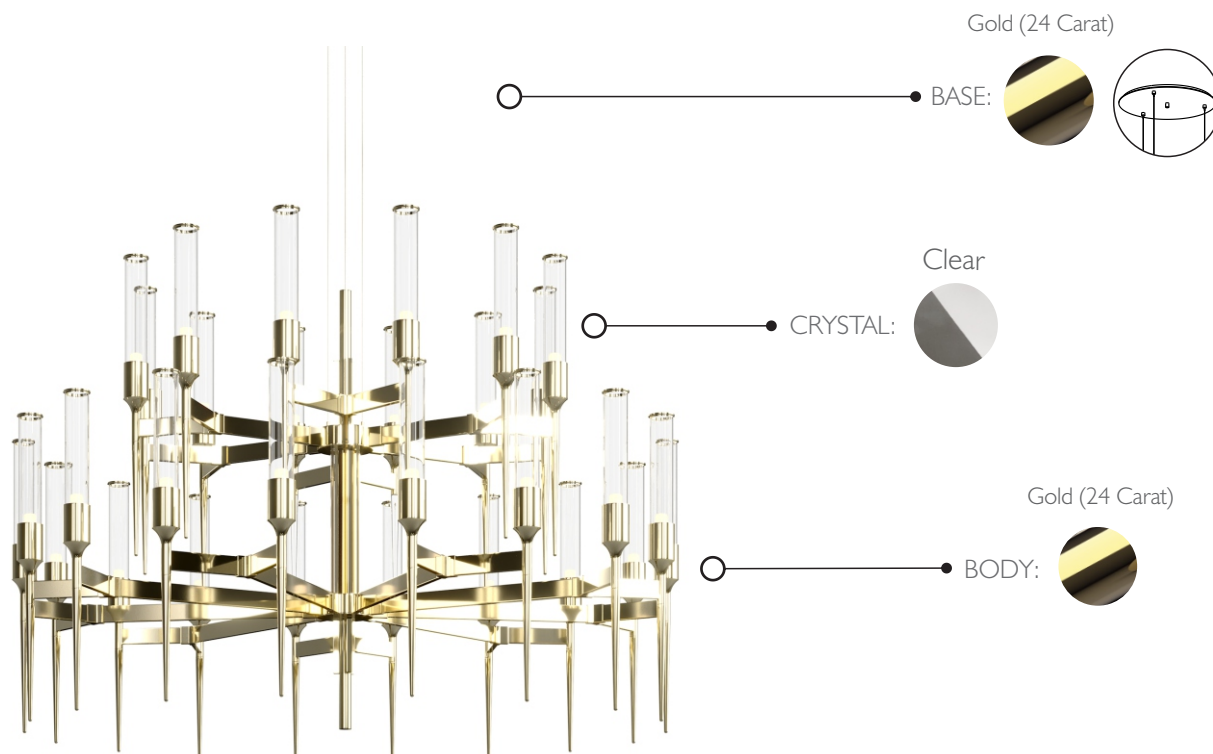

CIELO • CHANDELIER

REF. 9743.120

WEIGHT

Net Weight: 70kg | 154 lbs
 Gross Weight: 90kg | 198 lbs

BULBS

Quantity: 36
 Type: G9
 Wattage: 40W (max)

MATERIALS

Body: Brass
 Details: Glass

GLASS

Type: Clear

PACKING (approx.)

Dimensions: 140 x 95 x 95 cm
 55 x 37.4 x 37.4 in

Volume: 1.35 m³ | 47.6 ft³

Adjustable height
(cables)

HEIGHT
 85 cm | 33.5 in

DIAMETER
 ø10 cm | 4.3 in

ES - Products with the possibility of instalation of low-energy consumption bulbs.

PRODUCT FINISHES & COSTUMIZATION OPTIONS

MORE FINISHES AVAILABLE HERE:
[CLICK HERE](#)