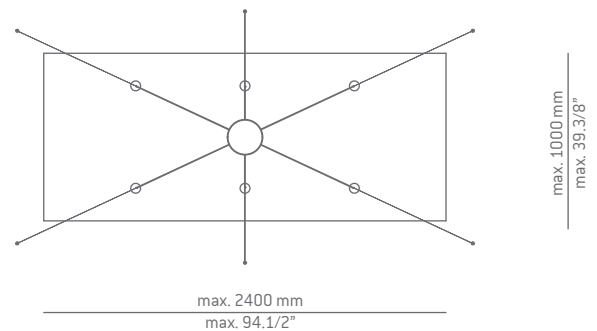

Code	Composition shape
R21S.4 compass	<p>max. 1665 mm max. 65.1/2"</p>

Code	Composition shape
R21S.4 compass	<p>max. 860 mm max. 34"</p>

COMPASS

T-4074

compositions

Date	Type
Project	
Location	
Model #	Quantity
Specifier	

Code	Composition shape
R21S.6 compass	<p>max. 1365 mm max. 53.3/4"</p>

Code	Composition shape
R21S.6 compass	<p>max. 1160 mm max. 45.5/8"</p>