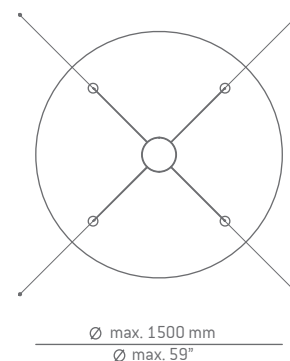

Code	Composition shape
■ 2 units of R21S.2 compass	

Code	Composition shape
■ 3 units of R21S.2 compass	

COMPASS

T-4074

compositions

Date	Type
Project	
Location	
Model #	Quantity
Specifier	

Many possible configurations with R21S.4

Code	Composition shape
R21S.4 compass	<p>max. 1665 mm max. 65.1/2"</p>

Code	Composition shape
R21S.4 compass	<p>max. 860 mm max. 34"</p>

COMPASS

T-4074

compositions

Date	Type
Project	
Location	
Model #	Quantity
Specifier	

Code	Composition shape
R21S.6 compass	<p>max. 1365 mm max. 53.3/4"</p>

Code	Composition shape
R21S.6 compass	<p>max. 1160 mm max. 45.5/8"</p>