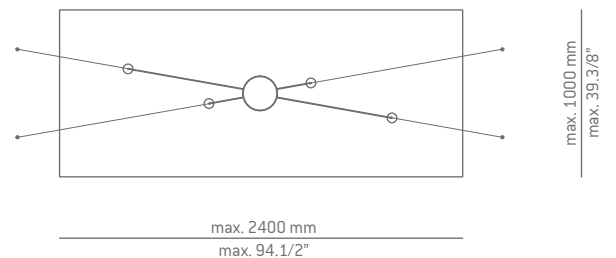

Code	Composition shape
R21S.4 compass	max. 1665 mm max. 65.1/2"