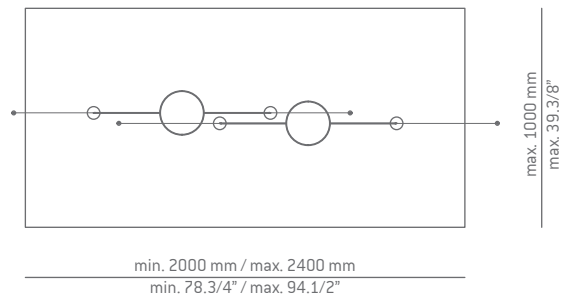

Code	Composition shape
■ 2 units of R21S.2 compass