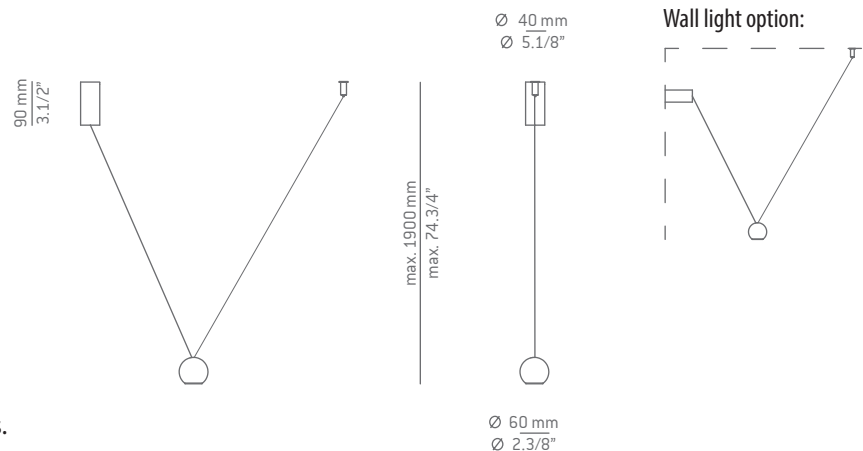

SPECIAL REQUIREMENTS

Custom finishes and versions

We offer custom plated or RAL finishes and shades. Alternate lamping and sizes available for projects. Consult our offices.

Special instructions

ESTILUZ, S.A.
Carretera d'Ogassa, s/n
17860 Sant Joan de les Abadesses
T+34 972 720 125
F+34 972 720 796

estiluz@estiluz.com
www.estiluz.com