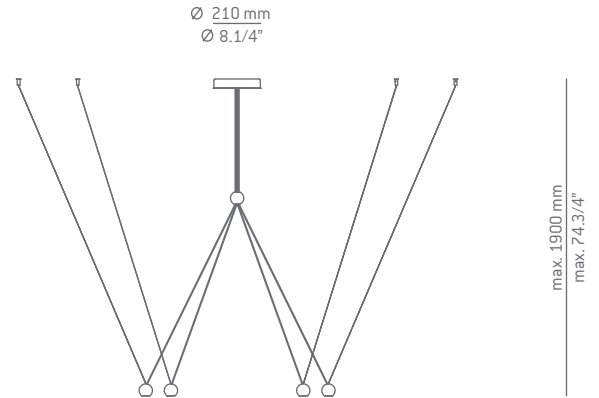

COMPASS T-4074

suspension lamp

Date	Type
Project	
Location	
Model #	Quantity
Specifier	

Description

Metallic suspension lamp providing direct light. Adjustable height. The same model can be installed as a pendant or as a wall light. Power outlet off the center. Possibility to create different compositions.

Pictures above might not show the specified dimensions or material. They are for illustration purposes only.

Ordering information

Product Code	Lamp
T-4074-W	LED 6,2W (led included) F (2700K / Ang 38° / >90 CRI / 300mA) 230V / Typ* 625 lumens Dimmable Triac

Code	Composition shape
R21S.4 compass	<p>max. 1665 mm max. 65.1/2"</p>

Code	Composition shape
R21S.4 compass	<p>max. 860 mm max. 34"</p>

COMPASS

T-4074

compositions

Date	Type
Project	
Location	
Model #	Quantity
Specifier	

Code	Composition shape
R21S.6 compass	<p>max. 1365 mm max. 53.3/4"</p>

Code	Composition shape
R21S.6 compass	<p>max. 1160 mm max. 45.5/8"</p>