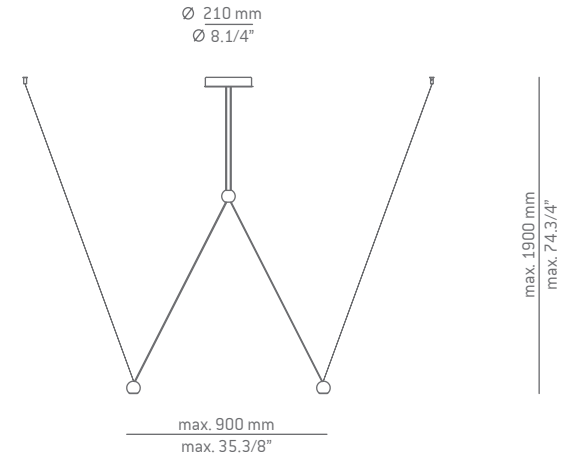

COMPASS

T-4074

compositions

Date	Type
Project	
Location	
Model #	Quantity
Specifier	

Many possible configurations with R21S.2

Code	Composition includes
■ R21S.2 compass	1 single surface canopy 114074XX2 2 units of T-4074C 1 driver 671000081 / Dimmable Triac
	<table border="0"> <tr> <th>Temperature</th> <th>Finish</th> </tr> <tr> <td>■ W (2700K / 625 lumens)</td> <td>■ 26 BLK Black</td> </tr> <tr> <td>■ M (3000K / 652 lumens)</td> <td>■ 55 BG Beige</td> </tr> <tr> <td></td> <td>■ 59 TC Terracotta</td> </tr> <tr> <td></td> <td>■ CUSTOM</td> </tr> </table>