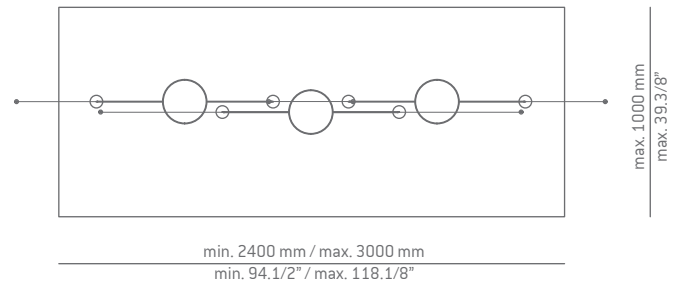

Code	Composition shape
■ 3 units of R21S.2 compass