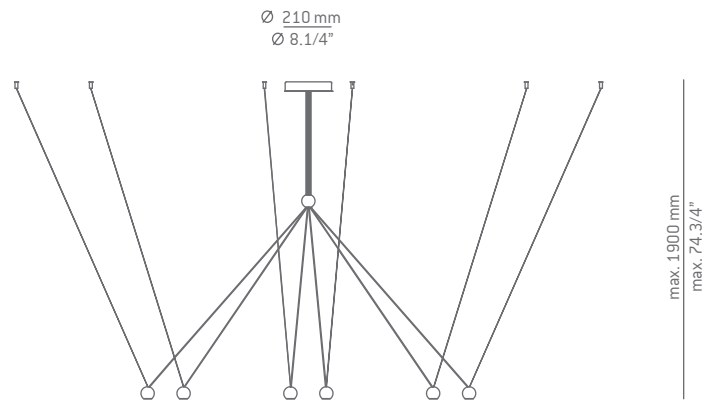

COMPASS T-4074

suspension lamp

Date	Type
Project	
Location	
Model #	Quantity
Specifier	

Description

Metallic suspension lamp providing direct light. Adjustable height. The same model can be installed as a pendant or as a wall light. Power outlet off the center. Possibility to create different compositions.

Pictures above might not show the specified dimensions or material. They are for illustration purposes only.

Ordering information

Product Code	Lamp
T-4074-W	LED 6,2W (led included) F (2700K / Ang 38° / >90 CRI / 300mA) 230V / Typ* 625 lumens Dimmable Triac

Code	Composition shape
R21S.4 compass	<p>max. 1665 mm max. 65.1/2"</p>

Code	Composition shape
R21S.4 compass	<p>max. 860 mm max. 34"</p>

COMPASS

T-4074

compositions

Date	Type
Project	
Location	
Model #	Quantity
Specifier	

Code	Composition shape
R21S.6 compass	<p>max. 1365 mm max. 53.3/4"</p>

Code	Composition shape
R21S.6 compass	<p>max. 1160 mm max. 45.5/8"</p>