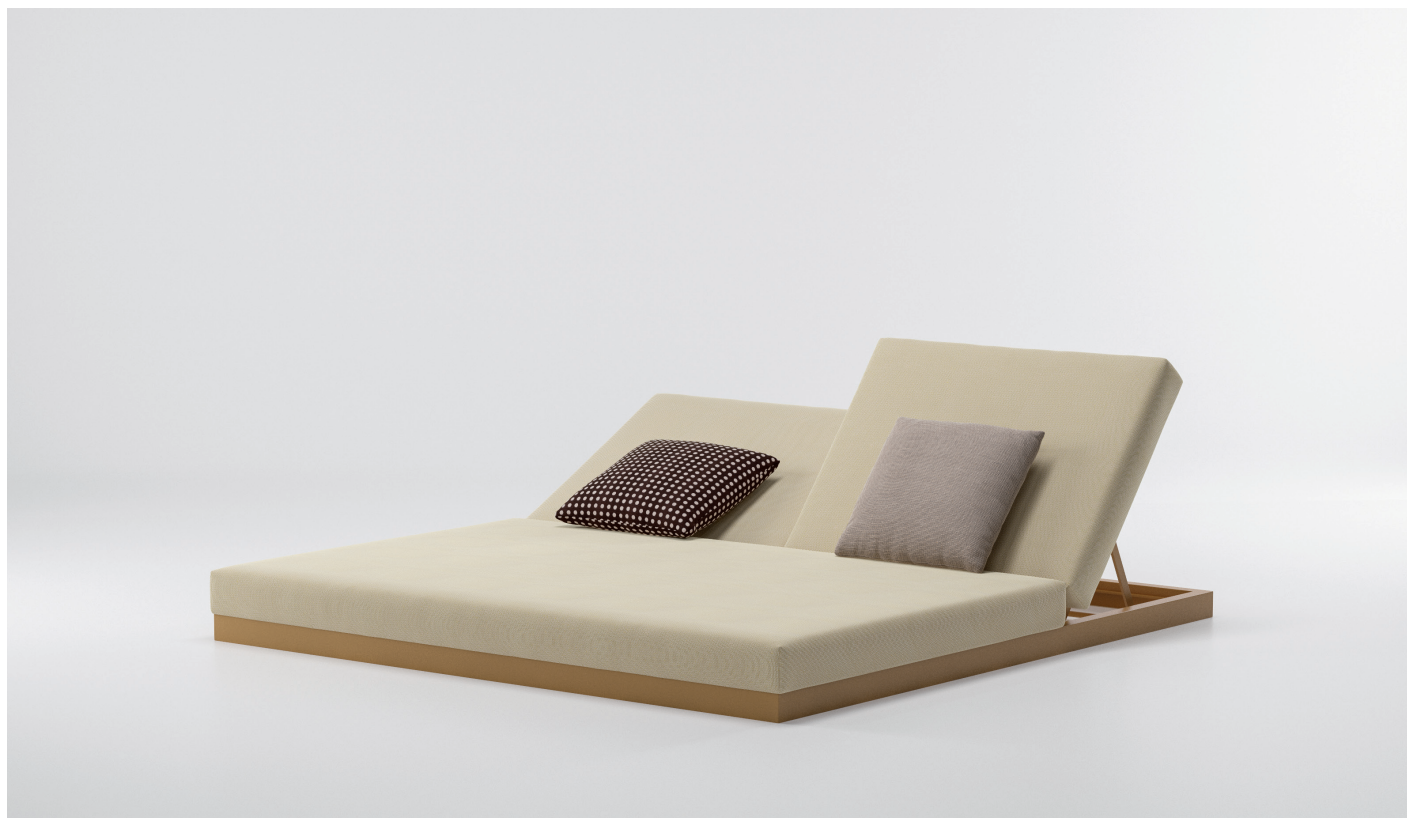

5 Position double lounger

Designer
Kettal Studio

Collection
Landscape

Reference
KS9401600

1/3

Landscape aims to be part of a project. It is not understood as an item apart, but instead relates to its environment and melds with it. It is the project that is important, not the product, and this is its essence. Its rationalist construction seeks to give order, form and structure to the outdoor space, although, in terms of function, it has been designed to give shelter: to shade and cool or protect from the rain and wind.

cm/inch

kettal