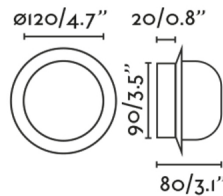

MAY is a fun collection of wall lights designed by Faro Lab. Its structure is circular in shape and it can be found in five finishes. It can be installed on the wall or on the ceiling as a ceiling lamp, and in a multitude of indoor spaces, as well as in the bathroom thanks to its IP44. This coral wall lamp projects a uniform warm light and it is made in steel with a glass diffuser.

### General characteristics

Type	II
IP	44
voltage	100V-240V
Hertz	50/60Hz
Power	4W