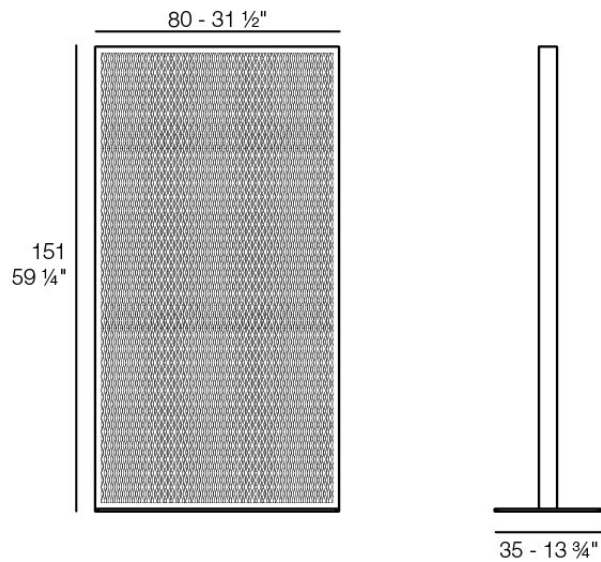

Products / Objects / The Factory Area Divider 80x150

The factory area divider 80x150

by Ramón Esteve

The Factory Collection, designed by Ramon Esteve for Vondom, is **characterized by the aluminum profile and the “deployé” mesh**. Discover this collection of aluminium furniture composed of a modular sofa, an armchair, a lounger, a side table, a lamp, a coffee table, a high table, chairs, and a room divider.

Info

Description

Space divider made with an aluminum profile and deployed mesh, all materials and components are resistant to extreme weather conditions. Available in different finishes.

Weight: 26.05 Kg

THE FACTORY Separador de Ambientes 80x150
THE FACTORY Room Divider 31 1/2"x 59 1/4"

Finishes

finishes

LACQUERED

Ref. 54613

notte blue

british gray

pickle