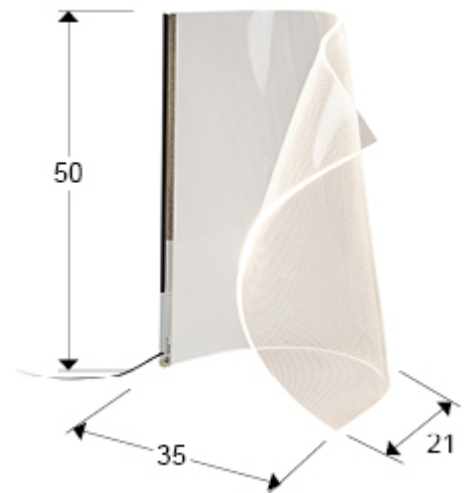

### Table lamps

Table lamp made up of a sheet of molded micro-printed methacrylate and a chrome metal edge. LED lighting 10W 600 lm 3,000K. DIMMABLE

## SIZES

Sizes: ↔ 35.0 ↓ 50.0 ↗ 21.0 cm  
Weight: 1.7 Kg

## SIZES WITH PACKAGING

Weight: 2.8 Kg  
Volume: 0.0510m<sup>3</sup>  
Sizes: ↔ 55.0 ↓ 26.0 ↗ 36.0 cm