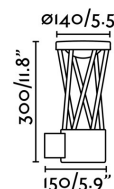

TWIST LED Dark grey wall lamp

Ref. 71285

TWIST is an outdoor lighting series designed by Estudi Ribaudí. This wall lamp has a framed body that plays with light and shadow, perfect for lighting terraces or gardens.

Specifications

Bulb:	SMD LED 10W 3000K 350LM
Bulb included:	Yes
Transformer:	Driver
Transformer included:	Yes
Voltage:	100-240V
IP:	65
Class:	I
Material:	Aluminium and polycarbonate diffuser
Designer:	ESTUDI RIBAUDÍ
Length:	168 mm
Net Width:	170 mm
Height:	300 mm
Net Weight:	1.58 kg
Volume:	0.00774 m3