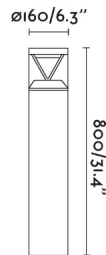

General characteristics

Fixation	Floor
Type	I
IP	65
voltage	100V-240V
Hertz	50/60Hz
Power	20W
IK	10

Material

Body/Structure	Aluminium+PC
Diffuser	PC

Finish

Body/Structure	Dark Grey
Diffuser	Transparent

Lighting characteristics