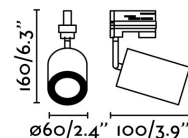

STAN Black track projector

Ref. 43721

STAN is a black track projector is a good option for rooms that need a light spot.

Specifications

Bulb:	1xGU10 MAX 8W LED
Bulb included:	No
Transformer:	
Transformer included:	No
Voltage:	100-240V
Operating Frequency:	50/60Hz
IP:	20
Class:	I
Material:	Aluminium and PC diffuser
Height:	100 mm
Diameter:	60 Ø
Net Weight:	0.90 kg