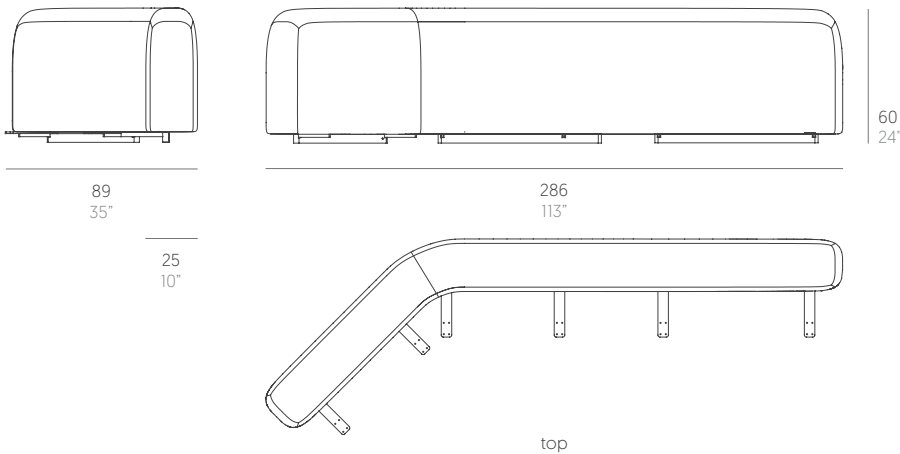

Medidas. Sizes

Materiales. Materials

Aluminio termolacado.
Patas Iroko.
Espuma de poliuretano filtrante Gravidry®.
Tapicería tejido técnico para exterior.
Disponible en todas las telas de la colección, excepto Náutica.

Powder-coated aluminium.
Iroko legs.
Gravidry® filtering polyurethane foam.
Technical upholstery for outdoor use.
Available in all fabrics of the collection, except Náutica.

Características. Characteristics

Respaldo 05. Backrest 05
PT28359
📦 30 Kg - 92.4 lbs
Caja. Box
1 ud/unit | 1,86 m³ - 65.72 ft³

Acabados. Finishes

Aluminium

Iroko

Mantenimiento. Maintenance

Ver apartado de limpieza y mantenimiento
gandiablasco.com

See cleaning and maintenance section
gandiablasco.com