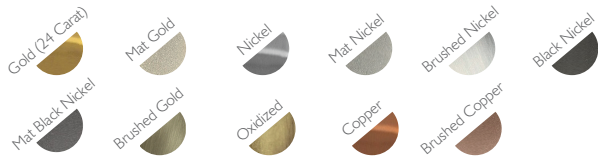

Number: 25 Type: 40W max | G9

CRYSTAL

Color: Crystal

SWAROVSKI: Per request

PACKING (approx.)

Dimension: 127 x 127 x 55 cm | 50 x 50 x 21.7 in

Volume: 0.89 m<sup>3</sup> | 31.33 ft<sup>3</sup>

METAL FINISHING

**Lacquered** \\ Shine or mat \\ All RAL colours available

CRYSTAL INFORMATION

Under Request

-  - Products manufactured according the European norm of security EN 60 598-1.
-  - Products adjusted for instalation in surfaces normally inflammable.
-  - Products of class II. The electric isolation is double or reinforced.
-  - Products with the possibility of instalation of low-energy consumption bulbs.