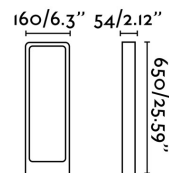

DAS LED Dark grey beacon lamp h 65cm

Ref. 75520

DAS is a trendy set for outdoor lighting, which incorporates LED technology and comprises one wall lamp and two beacons. This beacon lamp is 65cm tall and is built in cast aluminium with a transparent glass diffuser. The light source is COB LED 8W 3000K 480Lm included. This beacon lamp is perfect for the decorative lighting of gardens.

Specifications

Bulb:	COB LED 8W 3000K 480Lm CRI>80
Bulb included:	Yes
Transformer:	Driver
Transformer included:	Yes
Voltage:	100-240V
IP:	54
Class:	I
Material:	Aluminium and transparent glass diffuser
Designer:	
Length:	160 mm
Net Width:	54 mm
Height:	650 mm
Net Weight:	2.30 kg
Volume:	0.00683 m3