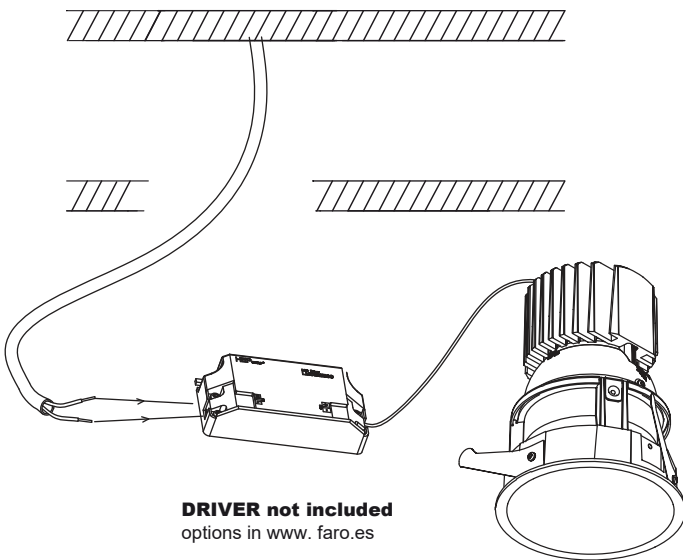

1

Ø103mm

OFF

2

3

4

ON

**Technical features • Características técnicas**

light options: LED 13W 350mA incl or LED 19W 500mA incl