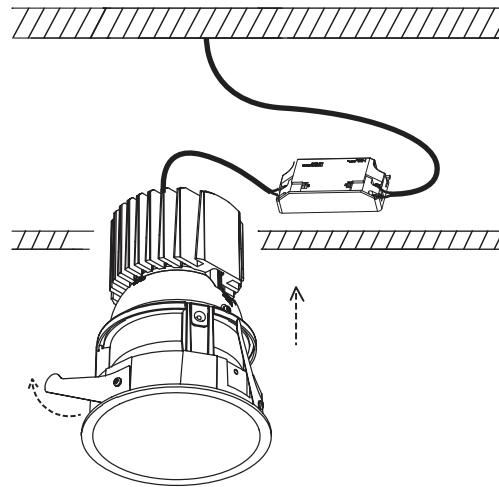

1

Ø103mm

OFF

2

3

4

ON

**Technical features • Características técnicas**

light options: LED 13W 350mA incl or LED 19W 500mA incl