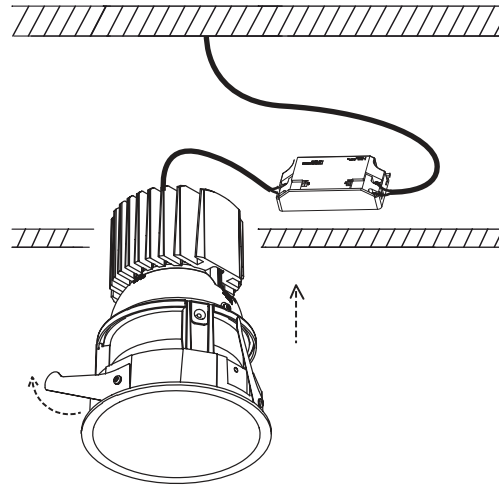

1

Ø103mm

2

3

4

Technical features • Características técnicas

light options: LED 13W 350mA incl or LED 19W 500mA incl