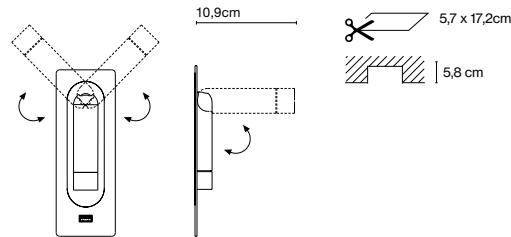

## Daniel López

**marset**

Ledtube USB

Range of positions

The orientable wall lamp is easy to use as the light turns on automatically when the Ledtube is opened, and turns off when it is closed. Honeycomb grill to avoid glare.

Ledtube USB

Light Source:  
LED SMD 700mA 2,1W 2700K  
CRI90 226,5lm

Luminaire:  
90 - 264 VAC 5,2W 131lm

LED included

Optics

Injected aluminum structure and a frontal piece of transparent polycarbonate. Incorporated switch to turn the lamp on when opened and off when folded away.