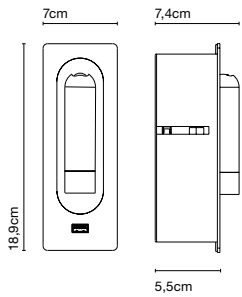

## Daniel López

**marset**

Ledtube USB

Range of positions

The orientable wall lamp is easy to use as the light turns on automatically when the Ledtube is opened, and turns off when it is closed. Honeycomb grill to avoid glare.

Ledtube USB

Light Source:  
LED SMD 700mA 2,1W 2700K  
CRI90 226,5lm

Luminaire:  
90 - 264 VAC 5,2W 131lm

LED included

Optics

Injected aluminum structure and a frontal piece of transparent polycarbonate. Incorporated switch to turn the lamp on when opened and off when folded away.