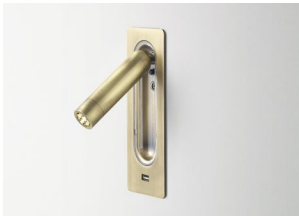

## Daniel López

**marset**

Ledtube USB

Range of positions

The orientable wall lamp is easy to use as the light turns on automatically when the Ledtube is opened, and turns off when it is closed. Honeycomb grill to avoid glare.

Ledtube USB

Light Source:  
LED SMD 700mA 2,1W 2700K  
CRI90 226,5lm

Luminaire:  
90 - 264 VAC 5,2W 131lm

LED included

Optics

Injected aluminum structure and a frontal piece of transparent polycarbonate. Incorporated switch to turn the lamp on when opened and off when folded away.