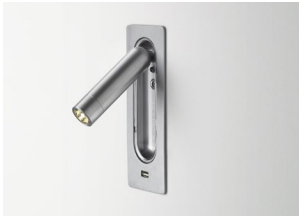

## Daniel López

**marset**

Ledtube USB

Range of positions

The orientable wall lamp is easy to use as the light turns on automatically when the Ledtube is opened, and turns off when it is closed. Honeycomb grill to avoid glare.

Ledtube USB

Light Source:  
LED SMD 700mA 2,1W 2700K  
CRI90 226,5lm

Luminaire:  
90 - 264 VAC 5,2W 131lm

LED included

Optics

Injected aluminum structure and a frontal piece of transparent polycarbonate. Incorporated switch to turn the lamp on when opened and off when folded away.