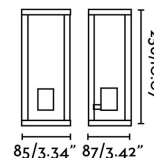

Bulb:	1x E27 MAX 15W LED
Bulb included:	No
Transformer:	
Transformer included:	No
Voltage:	100-240V
IP:	65
Class:	I
Material:	Aluminium and transparent glass diffuser
Designer:	
Length:	85 mm
Net Width:	87 mm
Height:	256 mm
Net Weight:	1.12 kg
Volume:	0.00304 m3