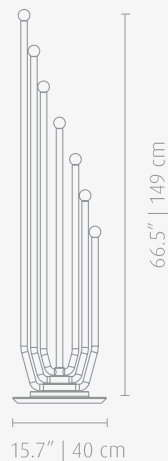

www.delightfull.eu
info@delightfull.eu

STARDUST | FLOOR

Stardust Floor is a Mid-Century Modern revolving lamp inspired in stellar orbits. Feel attracted by its harmony and beauty as if you were following the constellations at night. Constructed out of brass tubing into a rounded oblong shape, it shines brightly due to the light cast by the bulbs arranged in the same way as a candelabra. Ideal for big classic dining room as well as in a modern living room, it will bring an astral beauty to your space.

MATERIALS

BODY: Brass

STANDARD FINISHES*

BODY: Gold Plated

*AVAILABLE FINISHES P.175

WEIGHT

Aprox. 18 kg | 40 lbs

BULBS

7x E14 Bulbs (E12 for USA, not included)

DIMENSIONS

WIDTH: 15.7" | 40 cm

HEIGHT: 66.5" | 169 cm

Продажа дизайнерской мебели,
света и аксессуаров
по всей России

8 (800) 500-70-36
hello@barcelonadesign.ru
www.barcelonadesign.ru