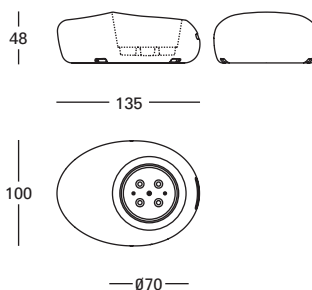

So wie seinerzeit die Definition für Stadtmobiliar festgeschrieben wurde, entsteht heute eine neue Definition zum Beschreiben des Mobiliars in Transitbereichen, denn die Städte haben sich ebenfalls weiterentwickelt, und die Grenze zwischen einem öffentlichen Bereich wie einem Platz, einem Flughafenterminal oder der Durchgang durch ein Einkaufszentrum verwischt sich zusehends.

Planter

PHOTOGRAPHERS
Rafael Vargas, Estudicolor

Product specifications are for general information only. Bd reserves the right to change design and finish without prior notice.

Measurements in cm.

Acabados

Poliétileno rotomoldeado colores blanco, beige, verde, azul, rojo, sandstone y millstone.

Sistema opcional de autoriego para interiores (Hobby flower).

Finishes

Rotomoulded polythene in white, beige, green, blue, red, sandstone and millstone. Optional automatic watering system for interiors (Hobby flower).

Finiture

Polietilene rotostampato, colori bianco, beige, verde, azzurro, rosso, sandstone e millstone.

Sistema opzionale di irrigazione automatica per interni (Hobby flower).

Verarbeitung

Formguss-Polyethylen in den Farben weiß, beige, grün, blau, rot, sandstone und millstone. Optional automatisches Bewässerungssystem für Innenräume (Hobby flower).

Planter

Colores/Colours/ Colori/ Fraben

Sandstone

Millstone

Hobby flower

Esquema de adaptación del sistema de autoriego de Hobby flower.

Diagram of the Hobby flower automatic watering system.

Schema di adattamento del sistema di irrigazione automatica Hobby flower.

Skizze des automatischen Bewässerungssystems von Hobby flower.