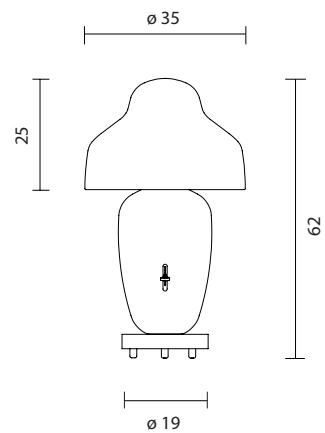

Type: Table lamp

Environment: Indoor

Structure: Ceramic

Diffuser: Glass

Base: Wood

Voltage: 230 V

Dimmer: Included

Supply: Electrical cord with plug

Cable length: 200 cm

Light Source: E27 Halo. Eco. Max. 150W  
E27 LED Max. 15W 2700K DIMM

CE IP-20

**CHINOZ**

209000140965 **black body, burgundy base, matt white diffuser**  
209000140966 **red body, black base, black diffuser**  
209000140967 **green body, ocre base, glossy white diffuser**  
209000140968 **Ming body, burgundy base, glossy white diffuser**  
209000140969 **Jùyuàn body, jùyuàn base, glossy white diffuser**