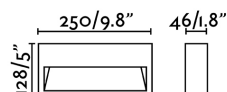

### Specifications

<b>Bulb:</b>	SMD AC LED 6W 3000K 208Lm
<b>Bulb included:</b>	Yes
<b>Transformer:</b>	Driver
<b>Transformer included:</b>	Yes
<b>IP:</b>	54
<b>Class:</b>	I
<b>Material:</b>	Aluminium and glass diffuser
<b>Designer:</b>	
<b>Length:</b>	250 mm
<b>Net Width:</b>	46 mm
<b>Height:</b>	128 mm
<b>Volume:</b>	0.00372 m3