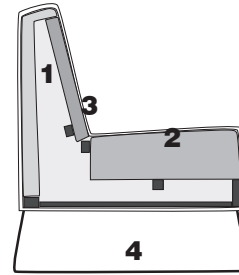

MATERIALES

- **1. Estructura de madera** cubierta de espuma HR 40kg / m3. Suspensión realizada con cincha elástica Nea garantía de calidad 10 años.
- **2. Asiento** de espuma HR 35 kg / m3 mas suplemento súper suave. Todo cubierto por funda de fibra siliconada termosellada de 150gr.
- **3. Respaldo** de espuma HR 30 kg/ m3 mas suplemento súper suave.
- **4. Pata OP1** acero, OP2 madera de roble.

MATERIALS

- **1. Solid wood frame** covered with HR 40 kg/m3 foam. Suspension made with Nea elastic webbing with a 10 year guarantee.
- **2. Seat** in HR 35 kg /m3 foam, plus an extra soft supplement. Everything covered with a thermo sealed silicone fibre cover of 150gr.
- **3. Backrest** in HR 30 kg / m3 foam plus an extra soft supplement.
- **4. Leg OP1** steel, or OP2 oak.

MATÉRIAUX

- **1. Structure en bois** massif, couvert de mousse HR 40kg/ m3. Suspension réalisée avec sangles élastiques de Nea garantie de qualité 10 ans.
- **2. Assise** en mousse HR 35 kg/m3 avec supplément doux. oute recouverte par une housse de fibre à la silicone thermocachetée de 150gr.
- **3. Dossier** en mousse HR 30 kg/m3 avec supplément doux.
- **4. Pied OP1** acier, OP2 bois de chêne.

REF.	0					1					2					3					4					5					M 140(m)	MT3	Kg	Kg
	0	1	2	3	4	5	0	1	2	3	4	5	0	1	2	3	4	5	0	1	2	3	4	5	0	1	2	3	4	5				
9613B	[Diagram: 2-seater sofa with dimensions: 168, 65, 77, 177]																														4,3	1,1	43	44
9612B	[Diagram: 2-seater sofa with dimensions: 120, 42, 58, 133]																														3,5	1	32	33
961BU	[Diagram: 1-seater armchair with dimensions: 64, 73]																														2,5	0,5	18	19
961SI	[Diagram: 1-seater armchair with dimensions: 54, 73, 47, 62, 54, 60]																														2	0,4	15	16

■ TARIFA DE PRECIOS SIN INCLUIR OPCIONES. ■ PRICE LIST. OPTIONS NOT INCLUDED. ■ TARIF DES PRIX SANS OPTIONS ADDITIONELLES.